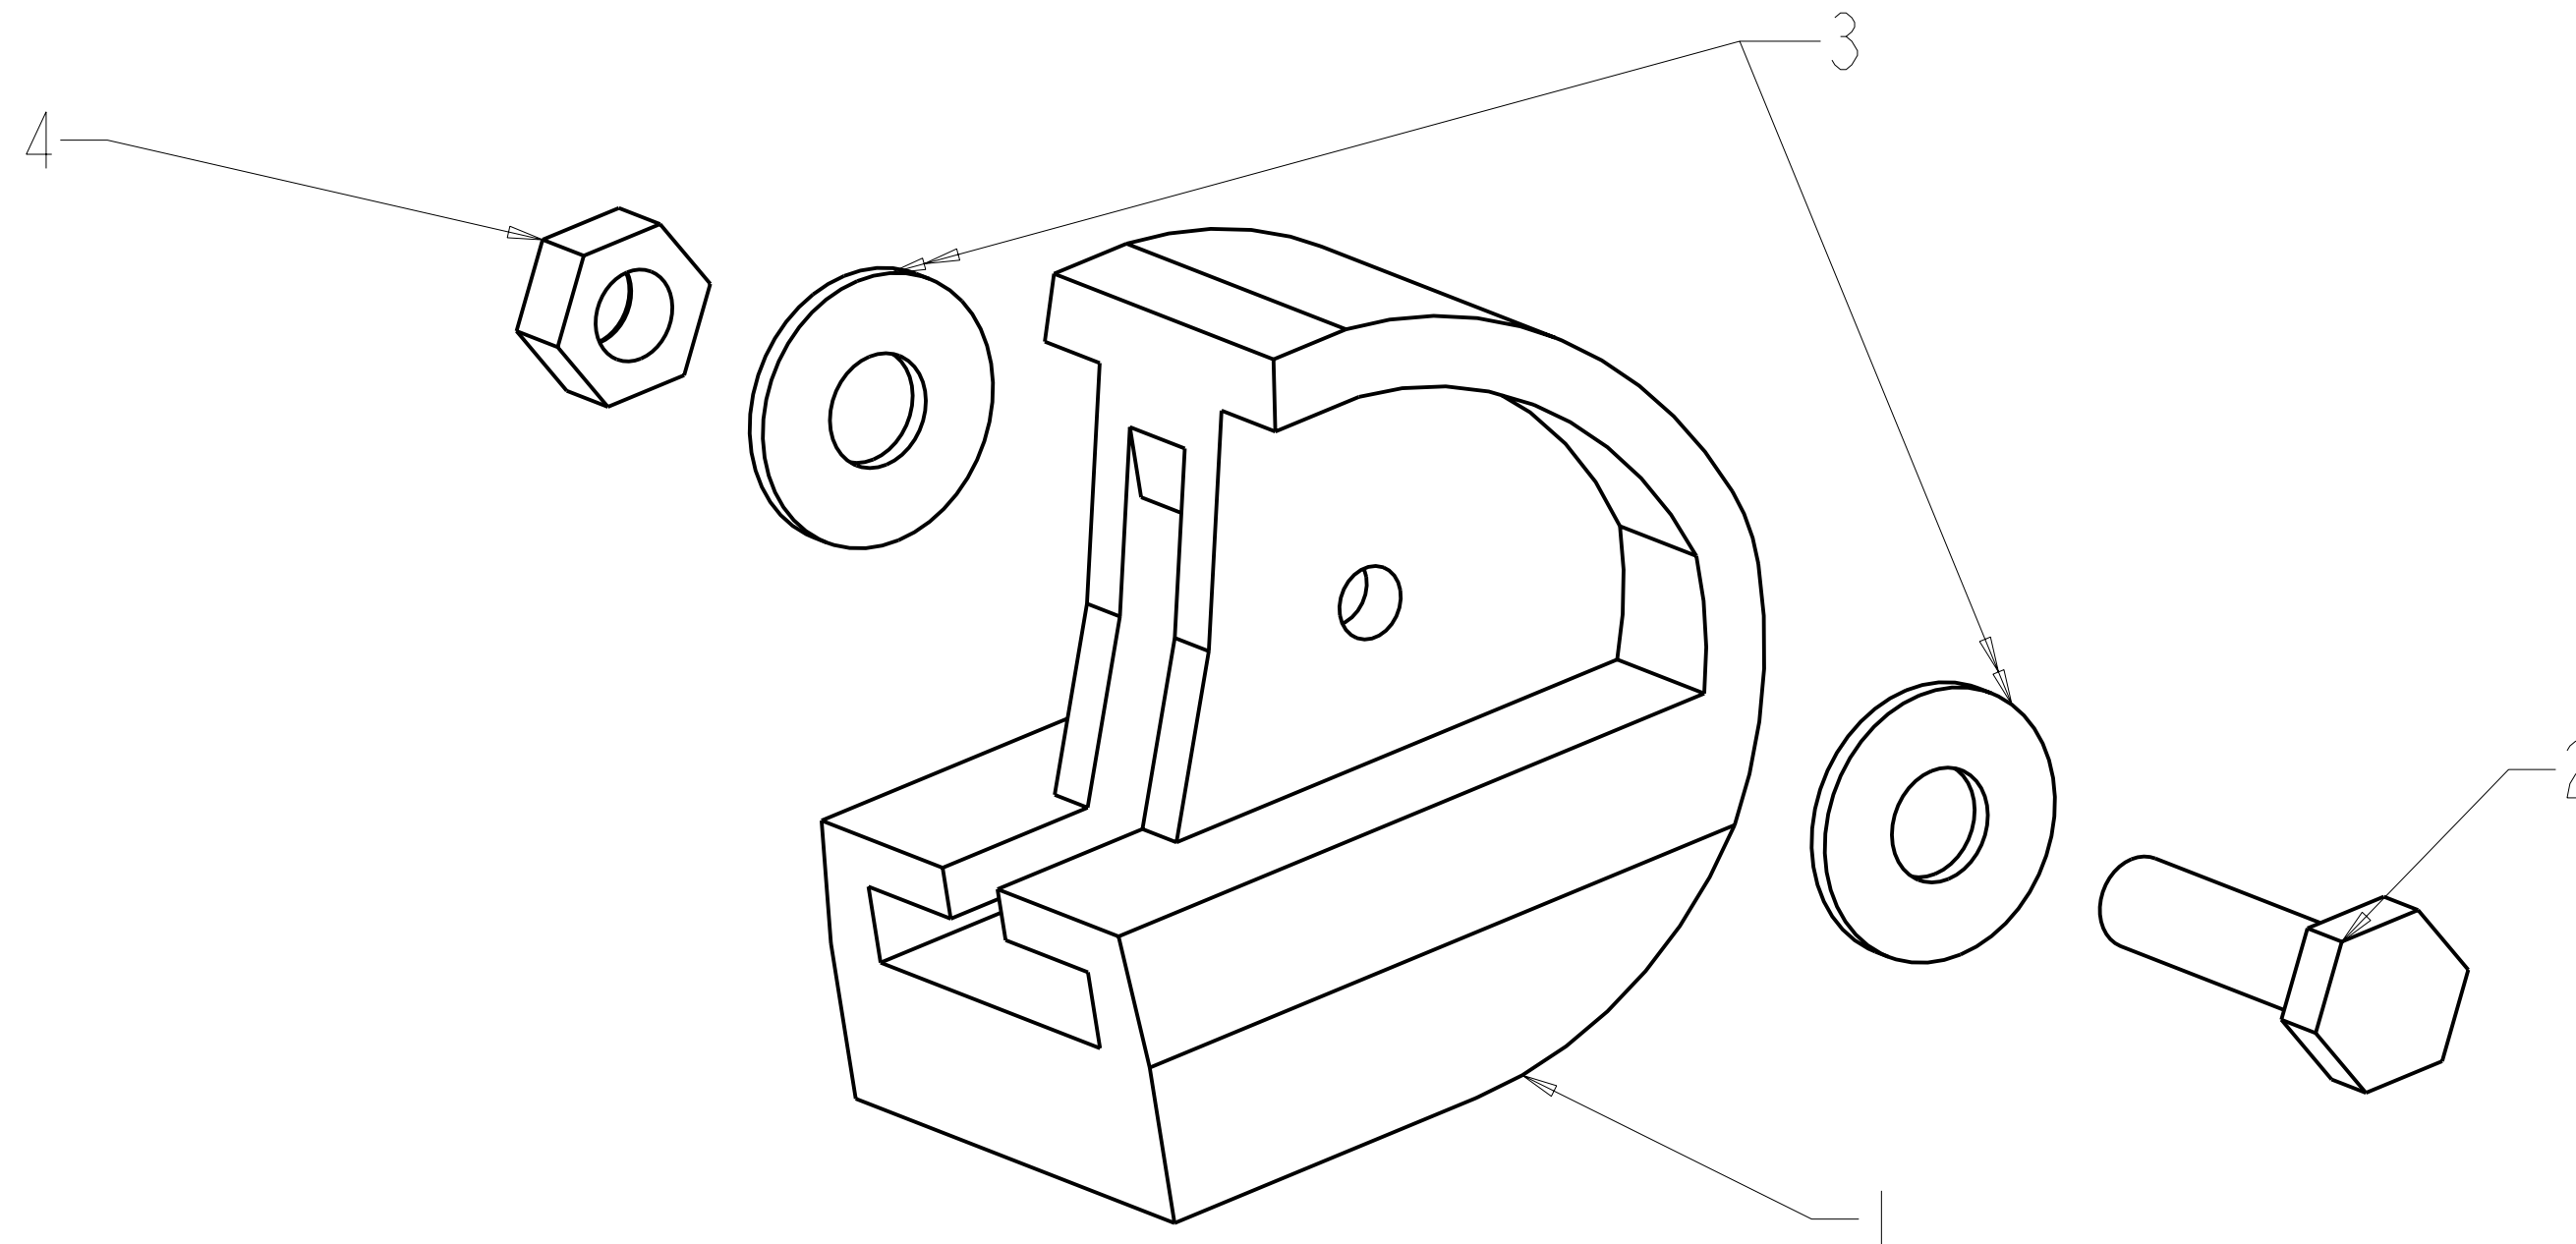

2008 RAIL TIP ASSEMBLY

A8-503191137

1	8-503191137
2	9-1_4X1
3	9-1_4-FW
4	9-1_4-NYLOC