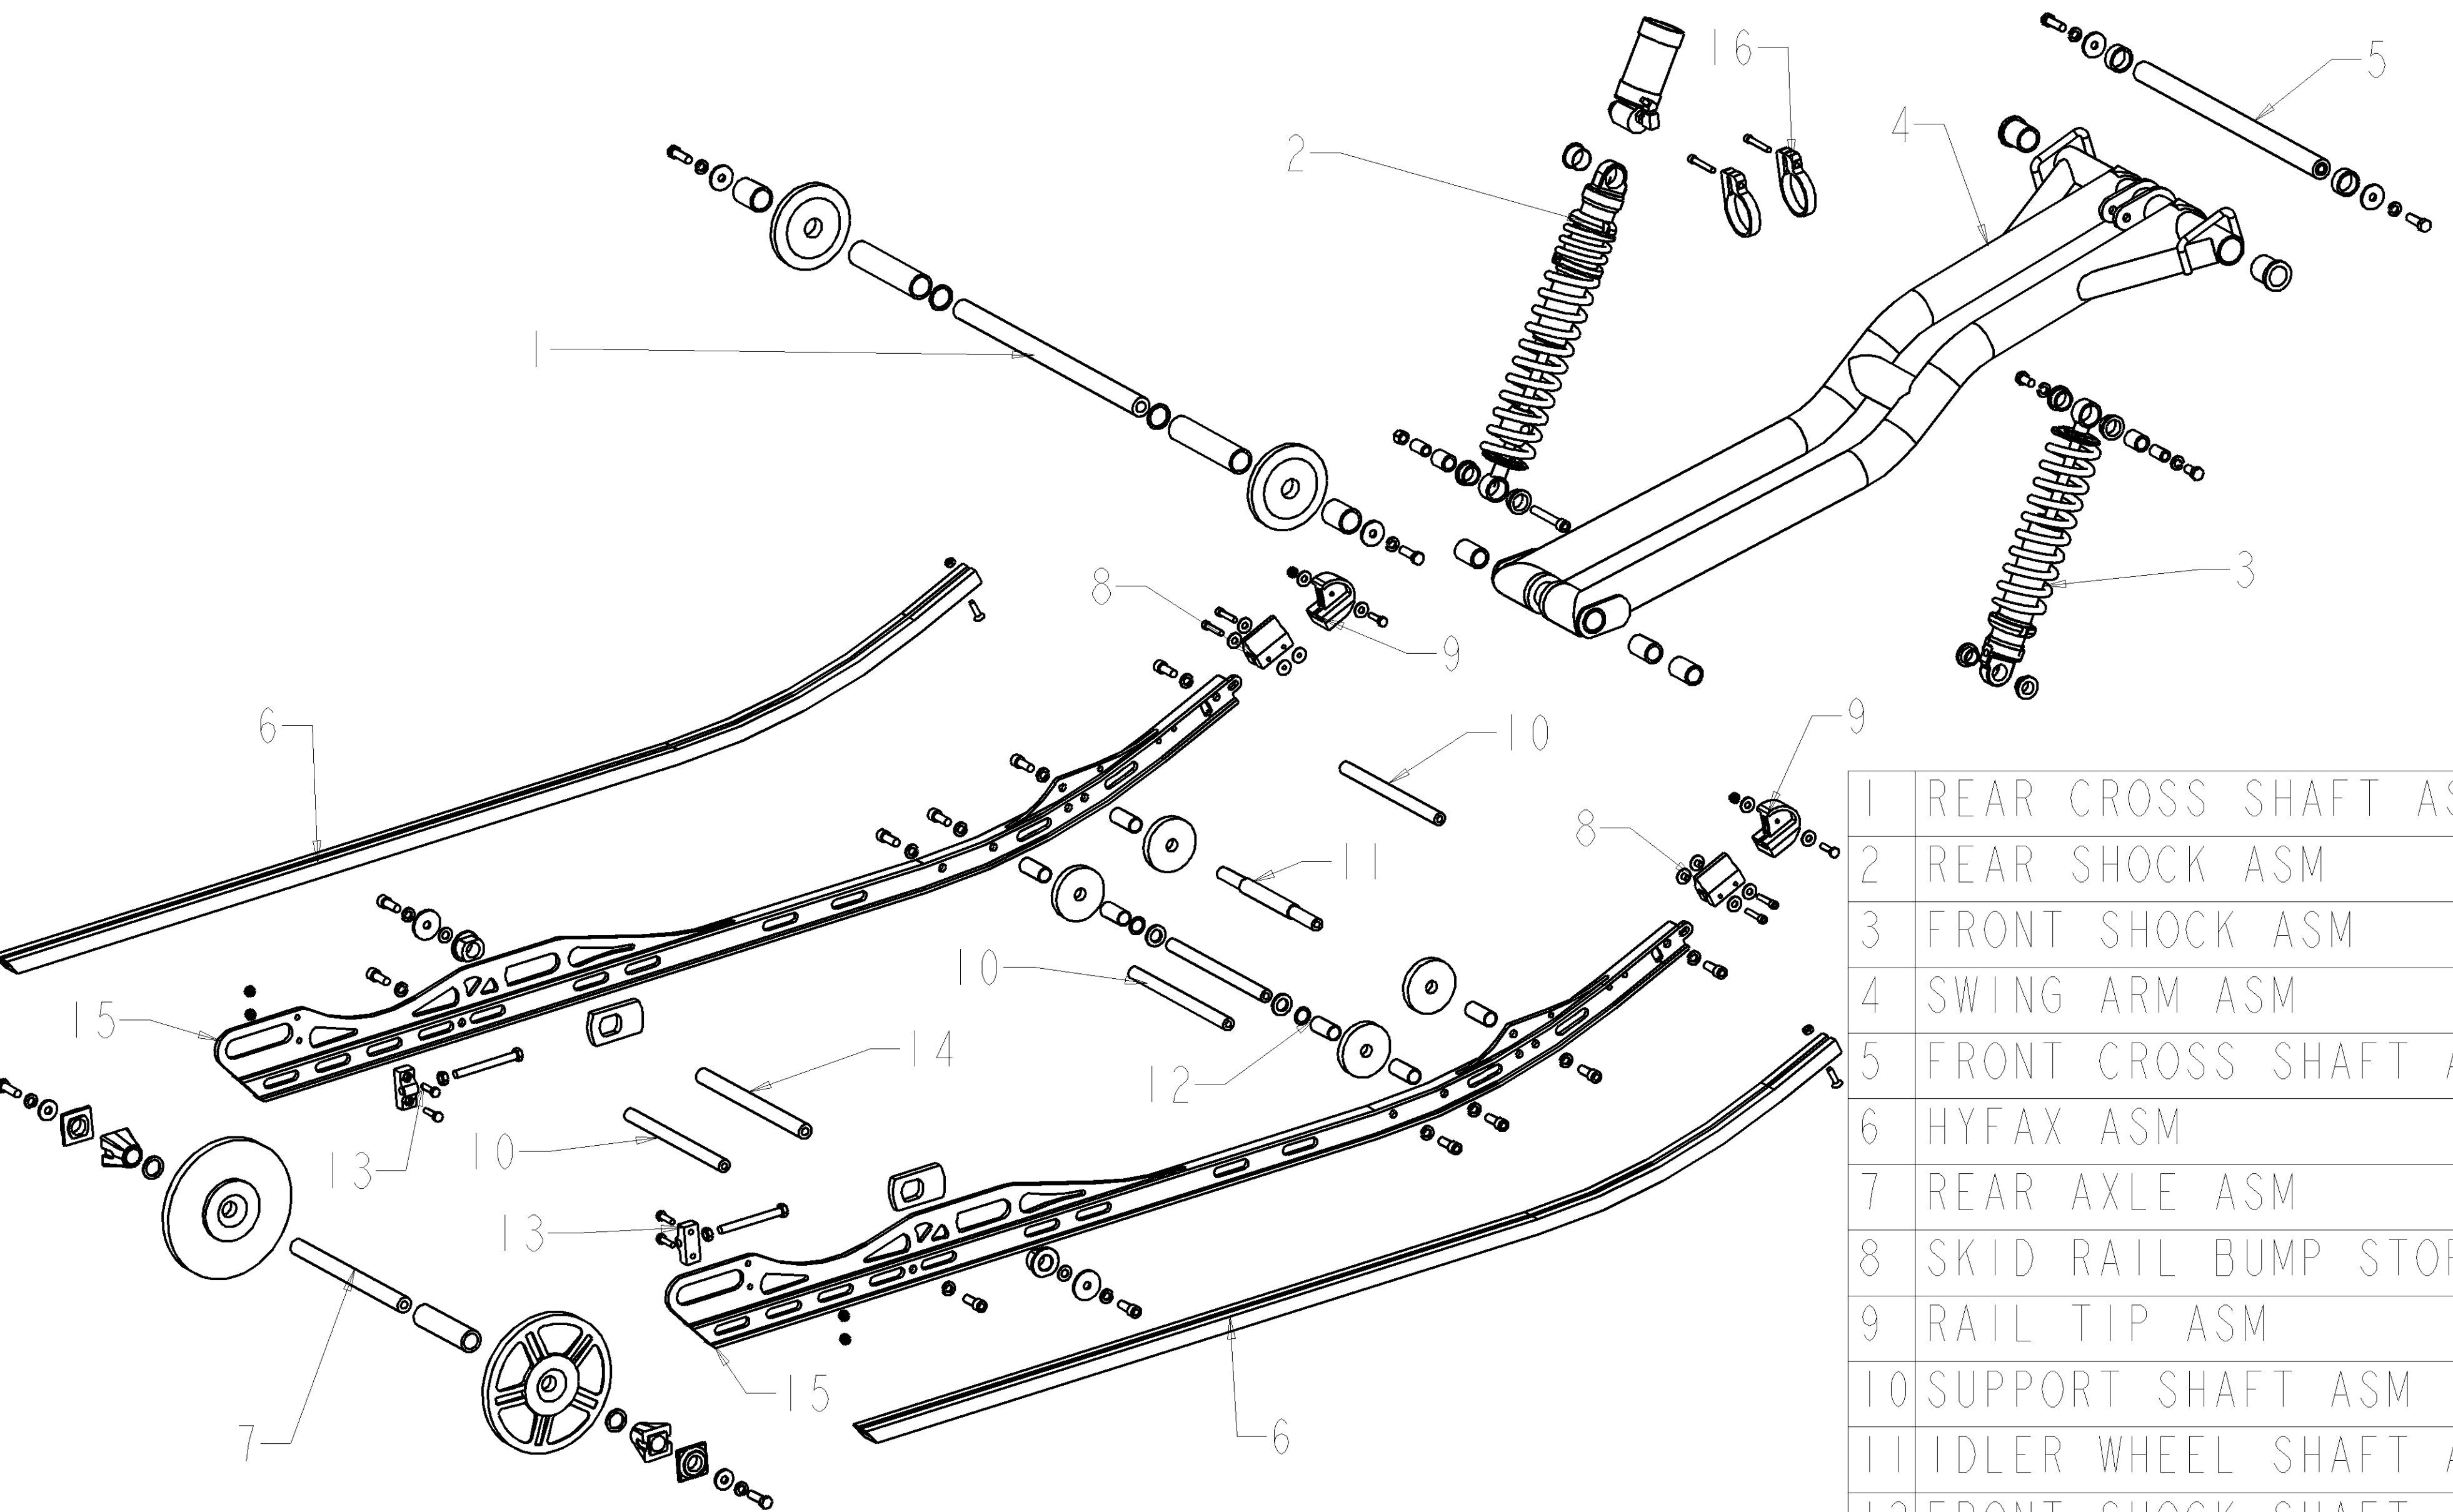

2008 EZ RYDE SUSPENSION - A153-165CLR-AL-K08

1	REAR CROSS SHAFT ASM
2	REAR SHOCK ASM
3	FRONT SHOCK ASM
4	SWING ARM ASM
5	FRONT CROSS SHAFT ASM
6	HYFAX ASM
7	REAR AXLE ASM
8	SKID RAIL BUMP STOP ASM
9	RAIL TIP ASM
10	SUPPORT SHAFT ASM
11	IDLER WHEEL SHAFT ASM
12	FRONT SHOCK SHAFT ASM
13	ADJUSTER ASM
14	SLIDER SHAFT ASM
15	SKID RAIL
16	RESERVOIR BRACKET ASM

2008 MEDIUM LENGTH REAR SHOCK

A2-1642-604-CD-ASY-K08

1	7-1875-RETAINER
2	7-10-160
3	7-CROSS-1275-K08
4	7-SPRING-SPACER-K08
5	7-200-500
6	2-008-03-010
7	9-3_8-NYLOC
8	2-014-02-002-D
9	2-213-34-001-B
10	2-213-33-001-D
11	9-3_8X2-1_2-SHCS
12	2-1642-604-K08-CD
13	8-GFM-2527-48

2008 FRONT TRACK SHOCK

A2-1347-424-K08-IFP

1	7-1875-RETAINER
2	7-10-160
3	9-3_8X75
4	9-3_8-LW
5	2-213-34-001-B
6	4-100X3_8-16
7	2-014-02-002-D
8	2-1347-424-K08-IFP
9	8-MF1-1013-08

2008 MEDIUM SWING ARM ASSEMBLY

2008 16.5" FRONT CROSS SHAFT

A4-165AL-K08-ASY

1	4-165AL-K08
2	8-3_8-EZLOCK
3	5-0500AL-K08
4	9-3_8-1-1_4-THK
5	9-3_8-LW
6	9-3_8X1-1_4-CS

A8-0604-230

2008 2-WHEEL REAR AXLE ASSEMBLY

A4-RR-AXLE-2-WHEEL-K08

1	4-9875AL-K08
2	5-4395AL-K08
3	3-725-20MM-K08
4	8-5432535-K08
5	8-5436496-K08
6	9-1125-8125-095
7	9-3_8-1-THK
8	9-3_8-LW
9	9-3_8XI-1_4-CS