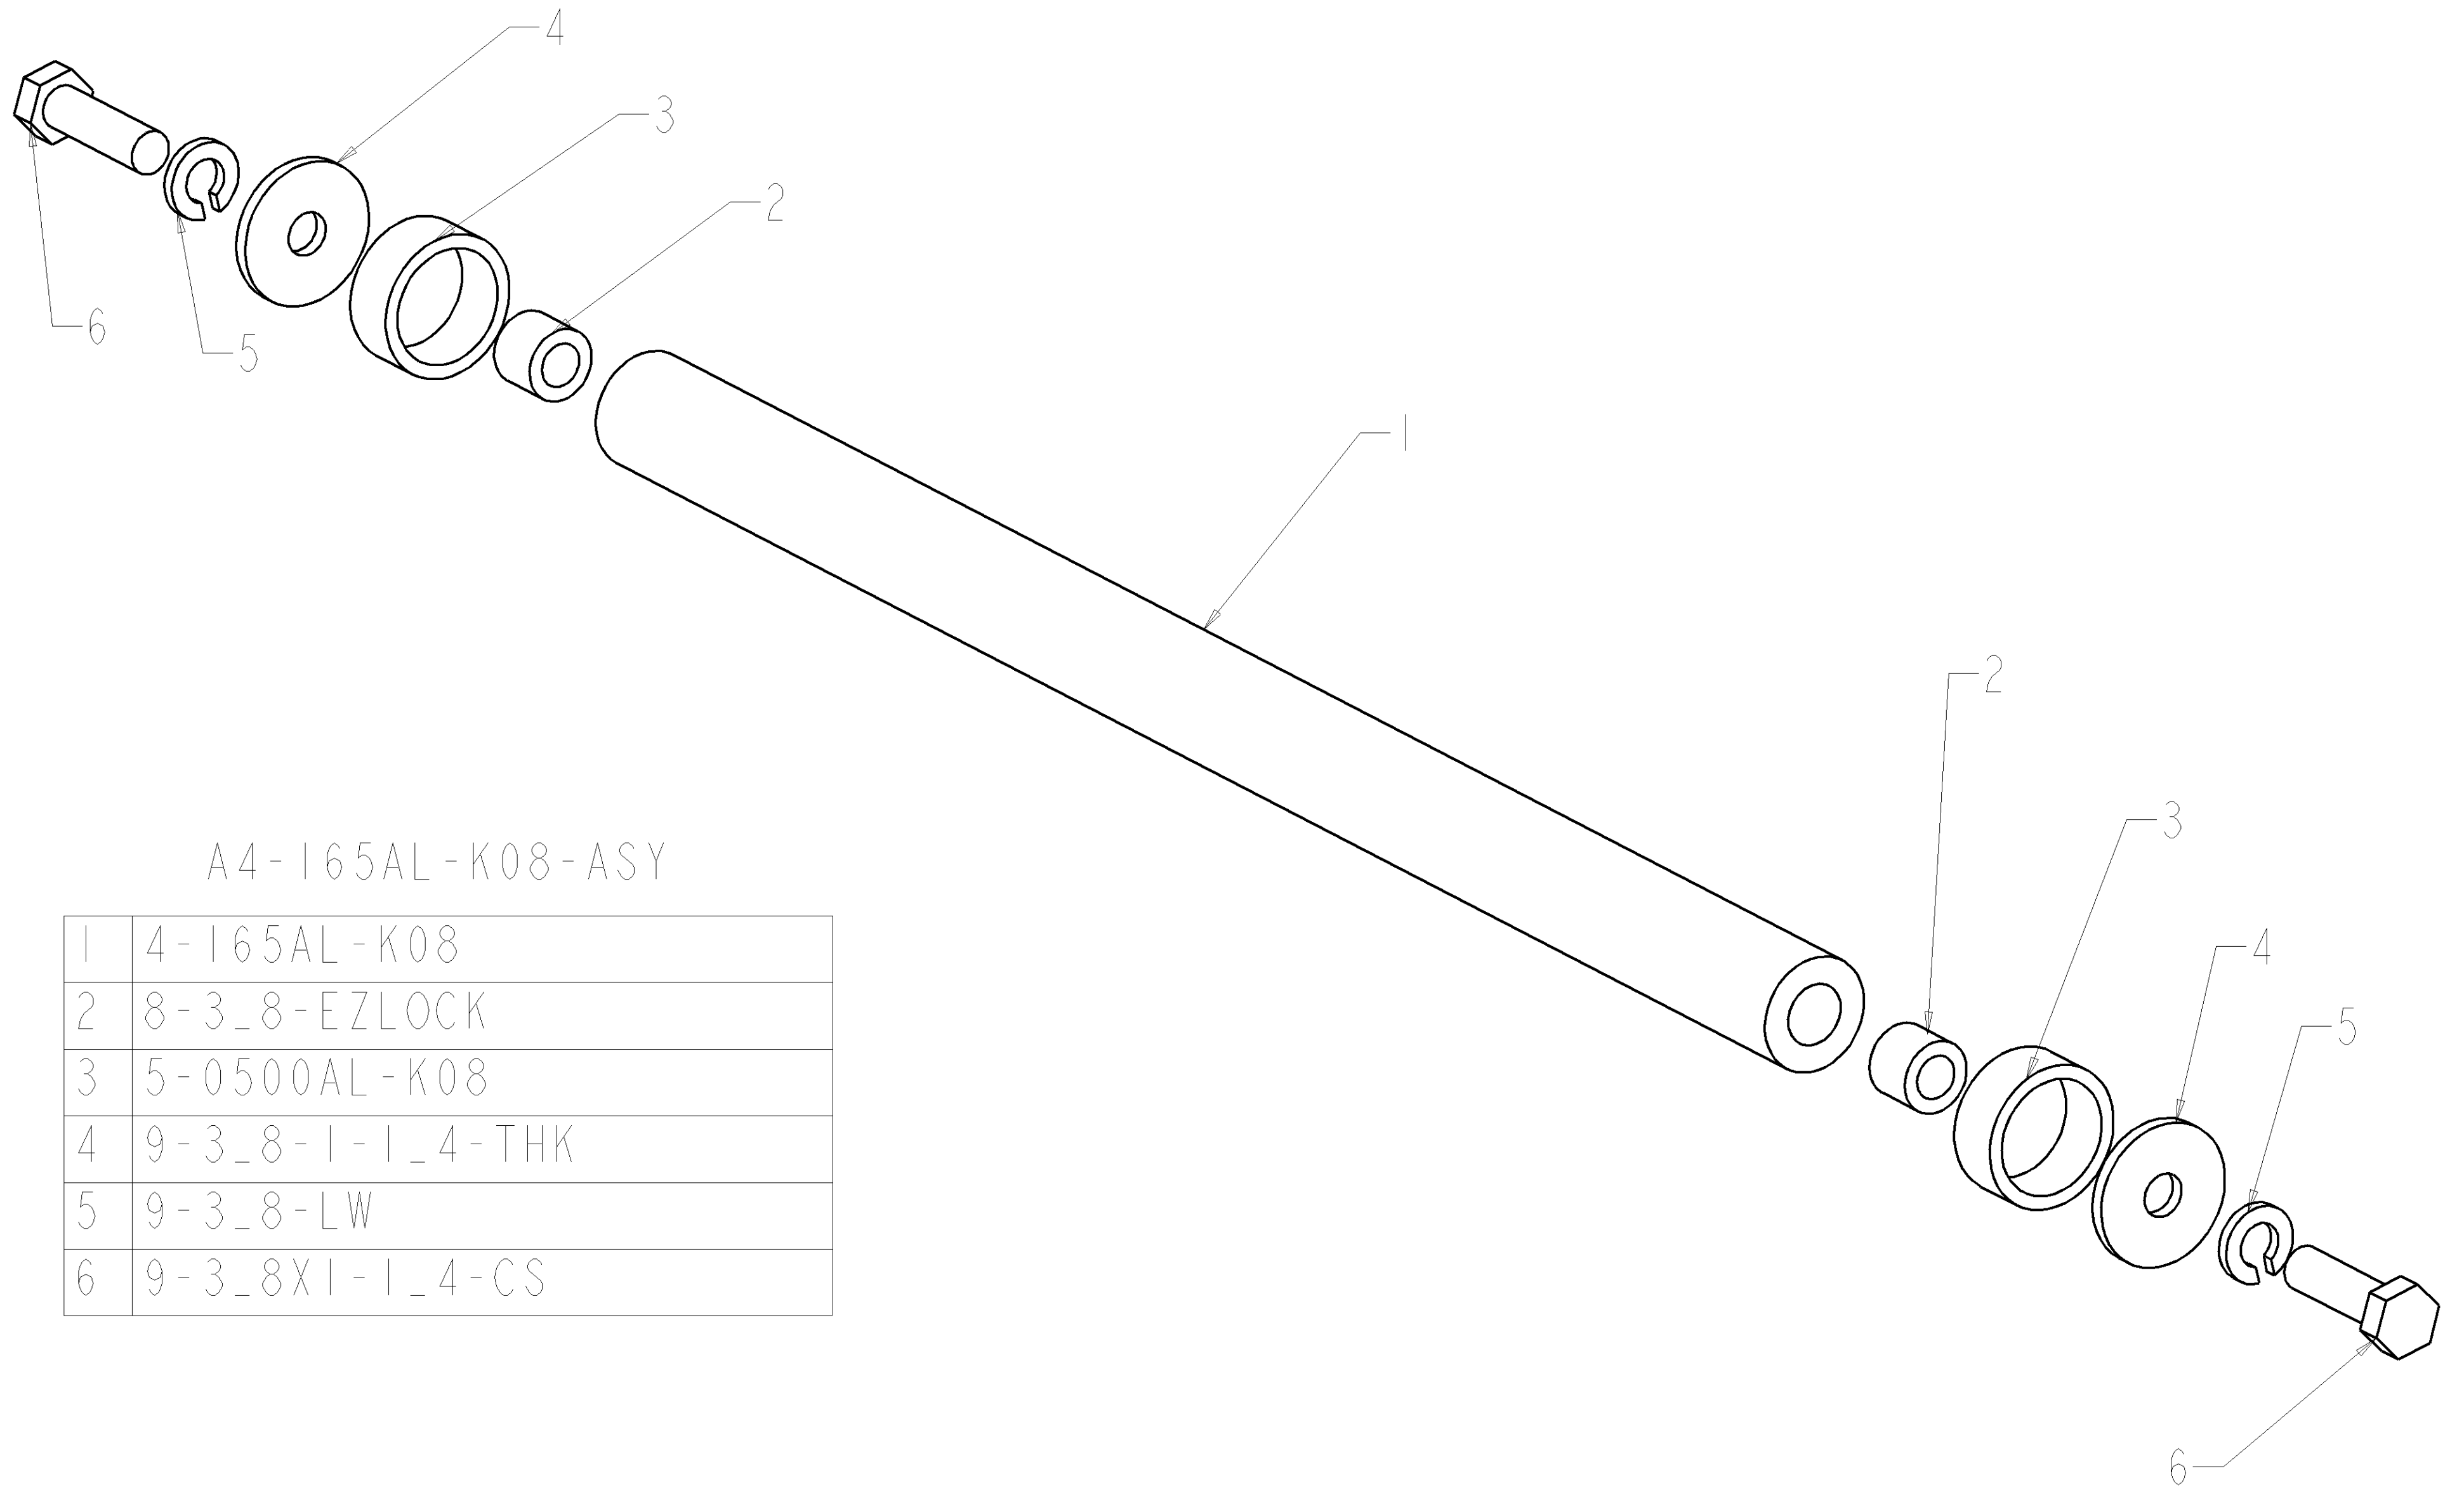

2008 16.5" FRONT CROSS SHAFT

A4-165AL-K08-ASY

1	4-165AL-K08
2	8-3_8-EZLOCK
3	5-0500AL-K08
4	9-3_8-1-1_4-THK
5	9-3_8-LW
6	9-3_8X1-1_4-CS