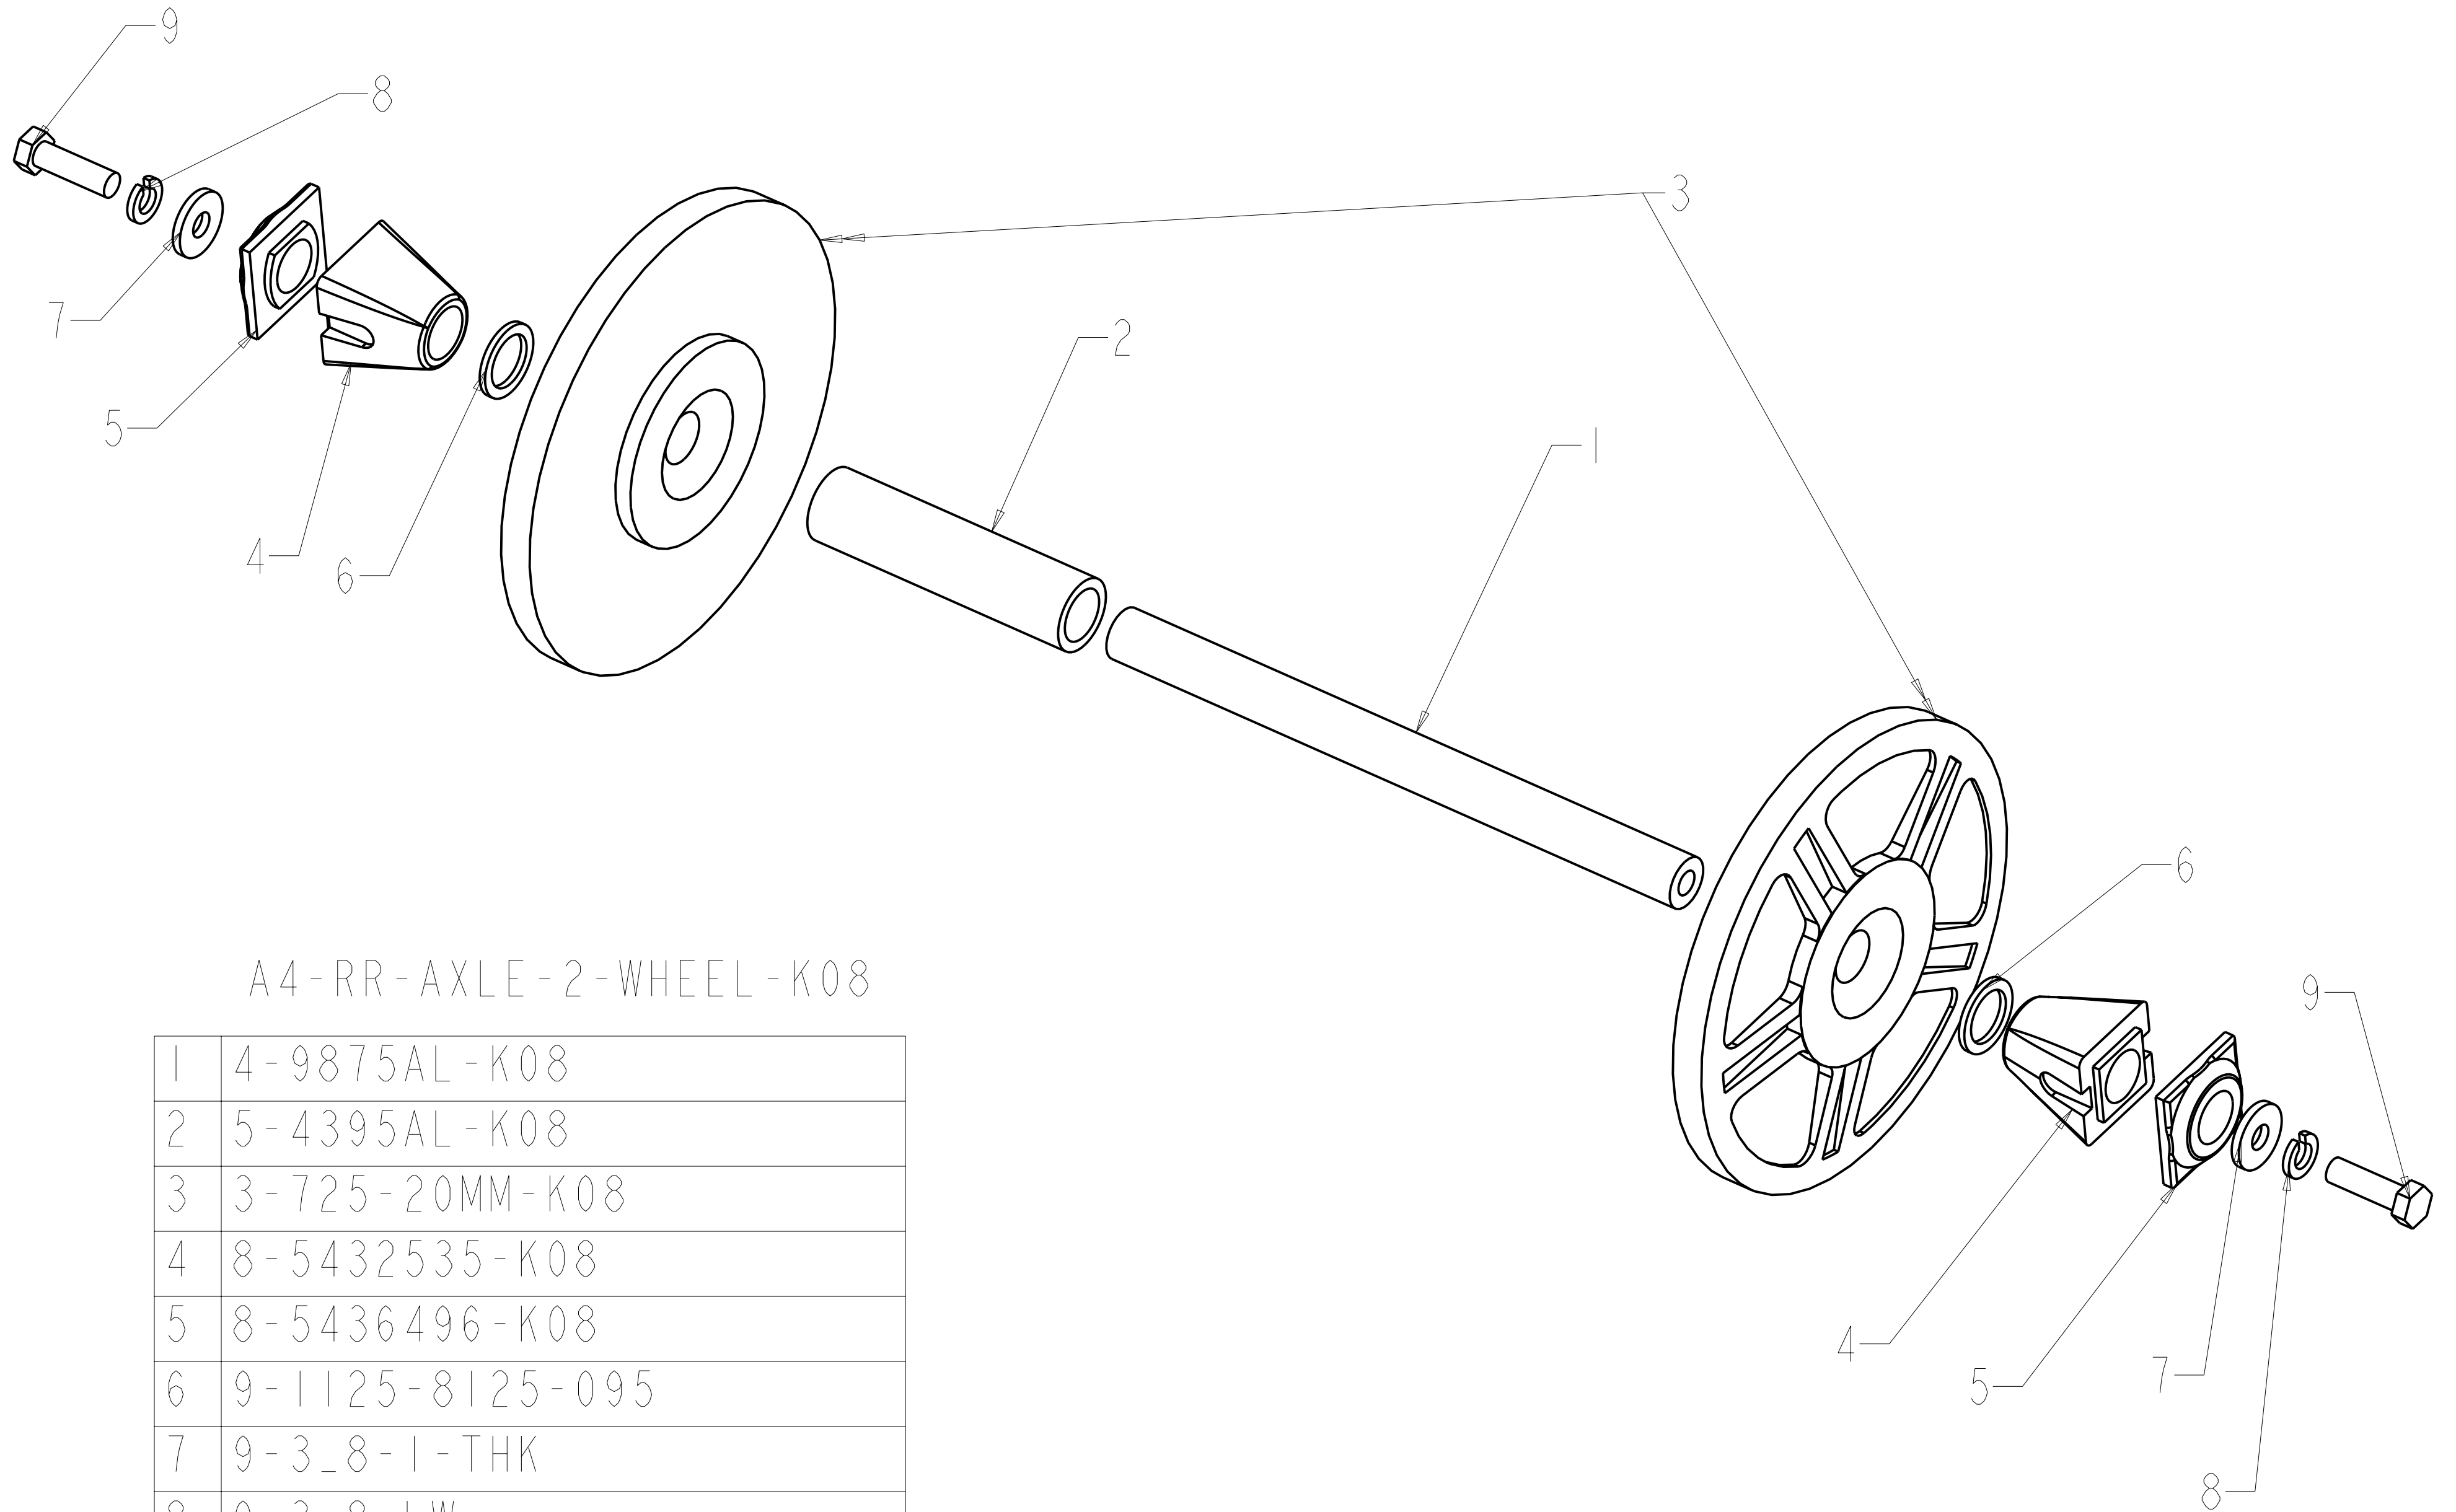

2008 16.5" FRONT CROSS SHAFT

A4-165AL-K08-ASY

1	4-165AL-K08
2	8-3_8-EZLOCK
3	5-0500AL-K08
4	9-3_8-1-1_4-THK
5	9-3_8-LW
6	9-3_8X1-1_4-CS

A8-0604-230

2008 2-WHEEL REAR AXLE ASSEMBLY

A4-RR-AXLE-2-WHEEL-K08

1	4-9875AL-K08
2	5-4395AL-K08
3	3-725-20MM-K08
4	8-5432535-K08
5	8-5436496-K08
6	9-1125-8125-095
7	9-3_8-1-THK
8	9-3_8-LW
9	9-3_8XI-1_4-CS