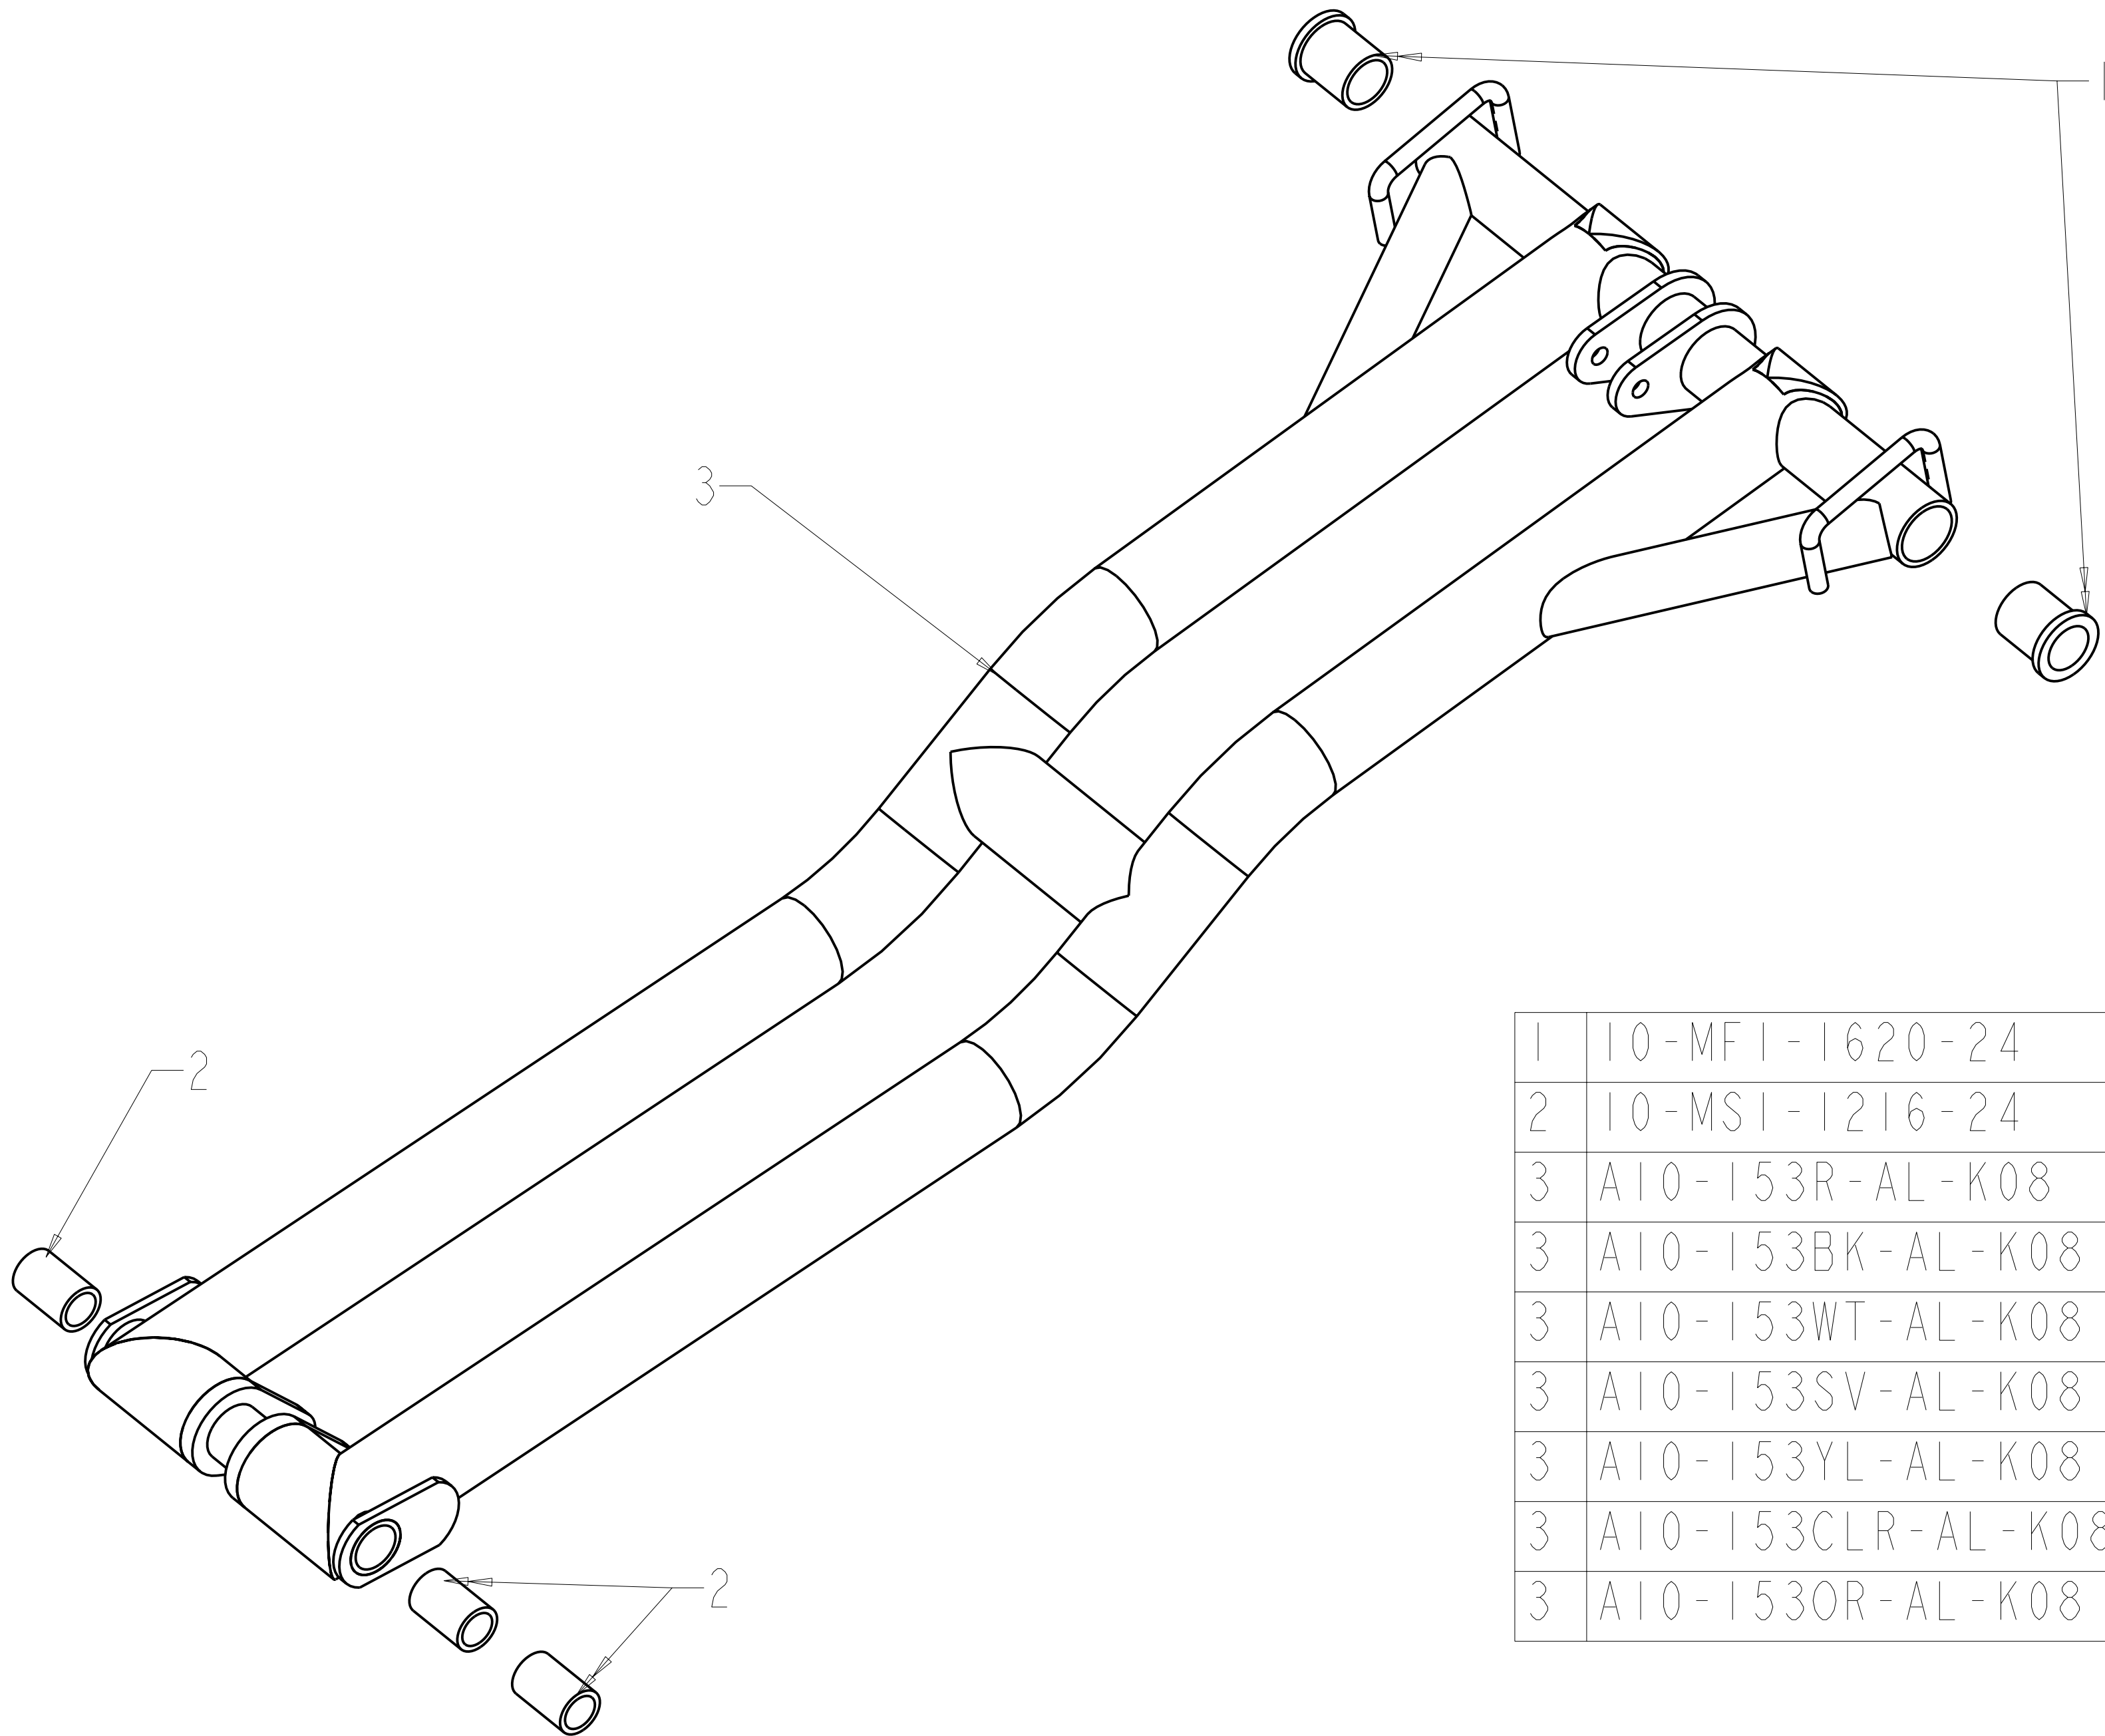

2008 EZ RYDE SUSPENSION - A153-165CLR-AL-K08

1	REAR CROSS SHAFT ASM
2	REAR SHOCK ASM
3	FRONT SHOCK ASM
4	SWING ARM ASM
5	FRONT CROSS SHAFT ASM
6	HYFAX ASM
7	REAR AXLE ASM
8	SKID RAIL BUMP STOP ASM
9	RAIL TIP ASM
10	SUPPORT SHAFT ASM
11	IDLER WHEEL SHAFT ASM
12	FRONT SHOCK SHAFT ASM
13	ADJUSTER ASM
14	SLIDER SHAFT ASM
15	SKID RAIL
16	RESERVOIR BRACKET ASM

2008 MEDIUM LENGTH REAR SHOCK

A2-1642-604-CD-ASY-K08

1	7-1875-RETAINER
2	7-10-160
3	7-CROSS-1275-K08
4	7-SPRING-SPACER-K08
5	7-200-500
6	2-008-03-010
7	9-3_8-NYLOC
8	2-014-02-002-D
9	2-213-34-001-B
10	2-213-33-001-D
11	9-3_8X2-1_2-SHCS
12	2-1642-604-K08-CD
13	8-GFM-2527-48

2008 FRONT TRACK SHOCK

A2-1347-424-K08-IFP

1	7-1875-RETAINER
2	7-10-160
3	9-3_8X75
4	9-3_8-LW
5	2-213-34-001-B
6	4-100X3_8-16
7	2-014-02-002-D
8	2-1347-424-K08-IFP
9	8-MF1-1013-08

2008 MEDIUM SWING ARM ASSEMBLY

2008 16.5" FRONT CROSS SHAFT

A4-165AL-K08-ASY

1	4-165AL-K08
2	8-3_8-EZLOCK
3	5-0500AL-K08
4	9-3_8-1-1_4-THK
5	9-3_8-LW
6	9-3_8X1-1_4-CS

A8-0604-230

2008 2-WHEEL REAR AXLE ASSEMBLY

A4-RR-AXLE-2-WHEEL-K08

1	4-9875AL-K08
2	5-4395AL-K08
3	3-725-20MM-K08
4	8-5432535-K08
5	8-5436496-K08
6	9-1125-8125-095
7	9-3_8-1-THK
8	9-3_8-LW
9	9-3_8XI-1_4-CS