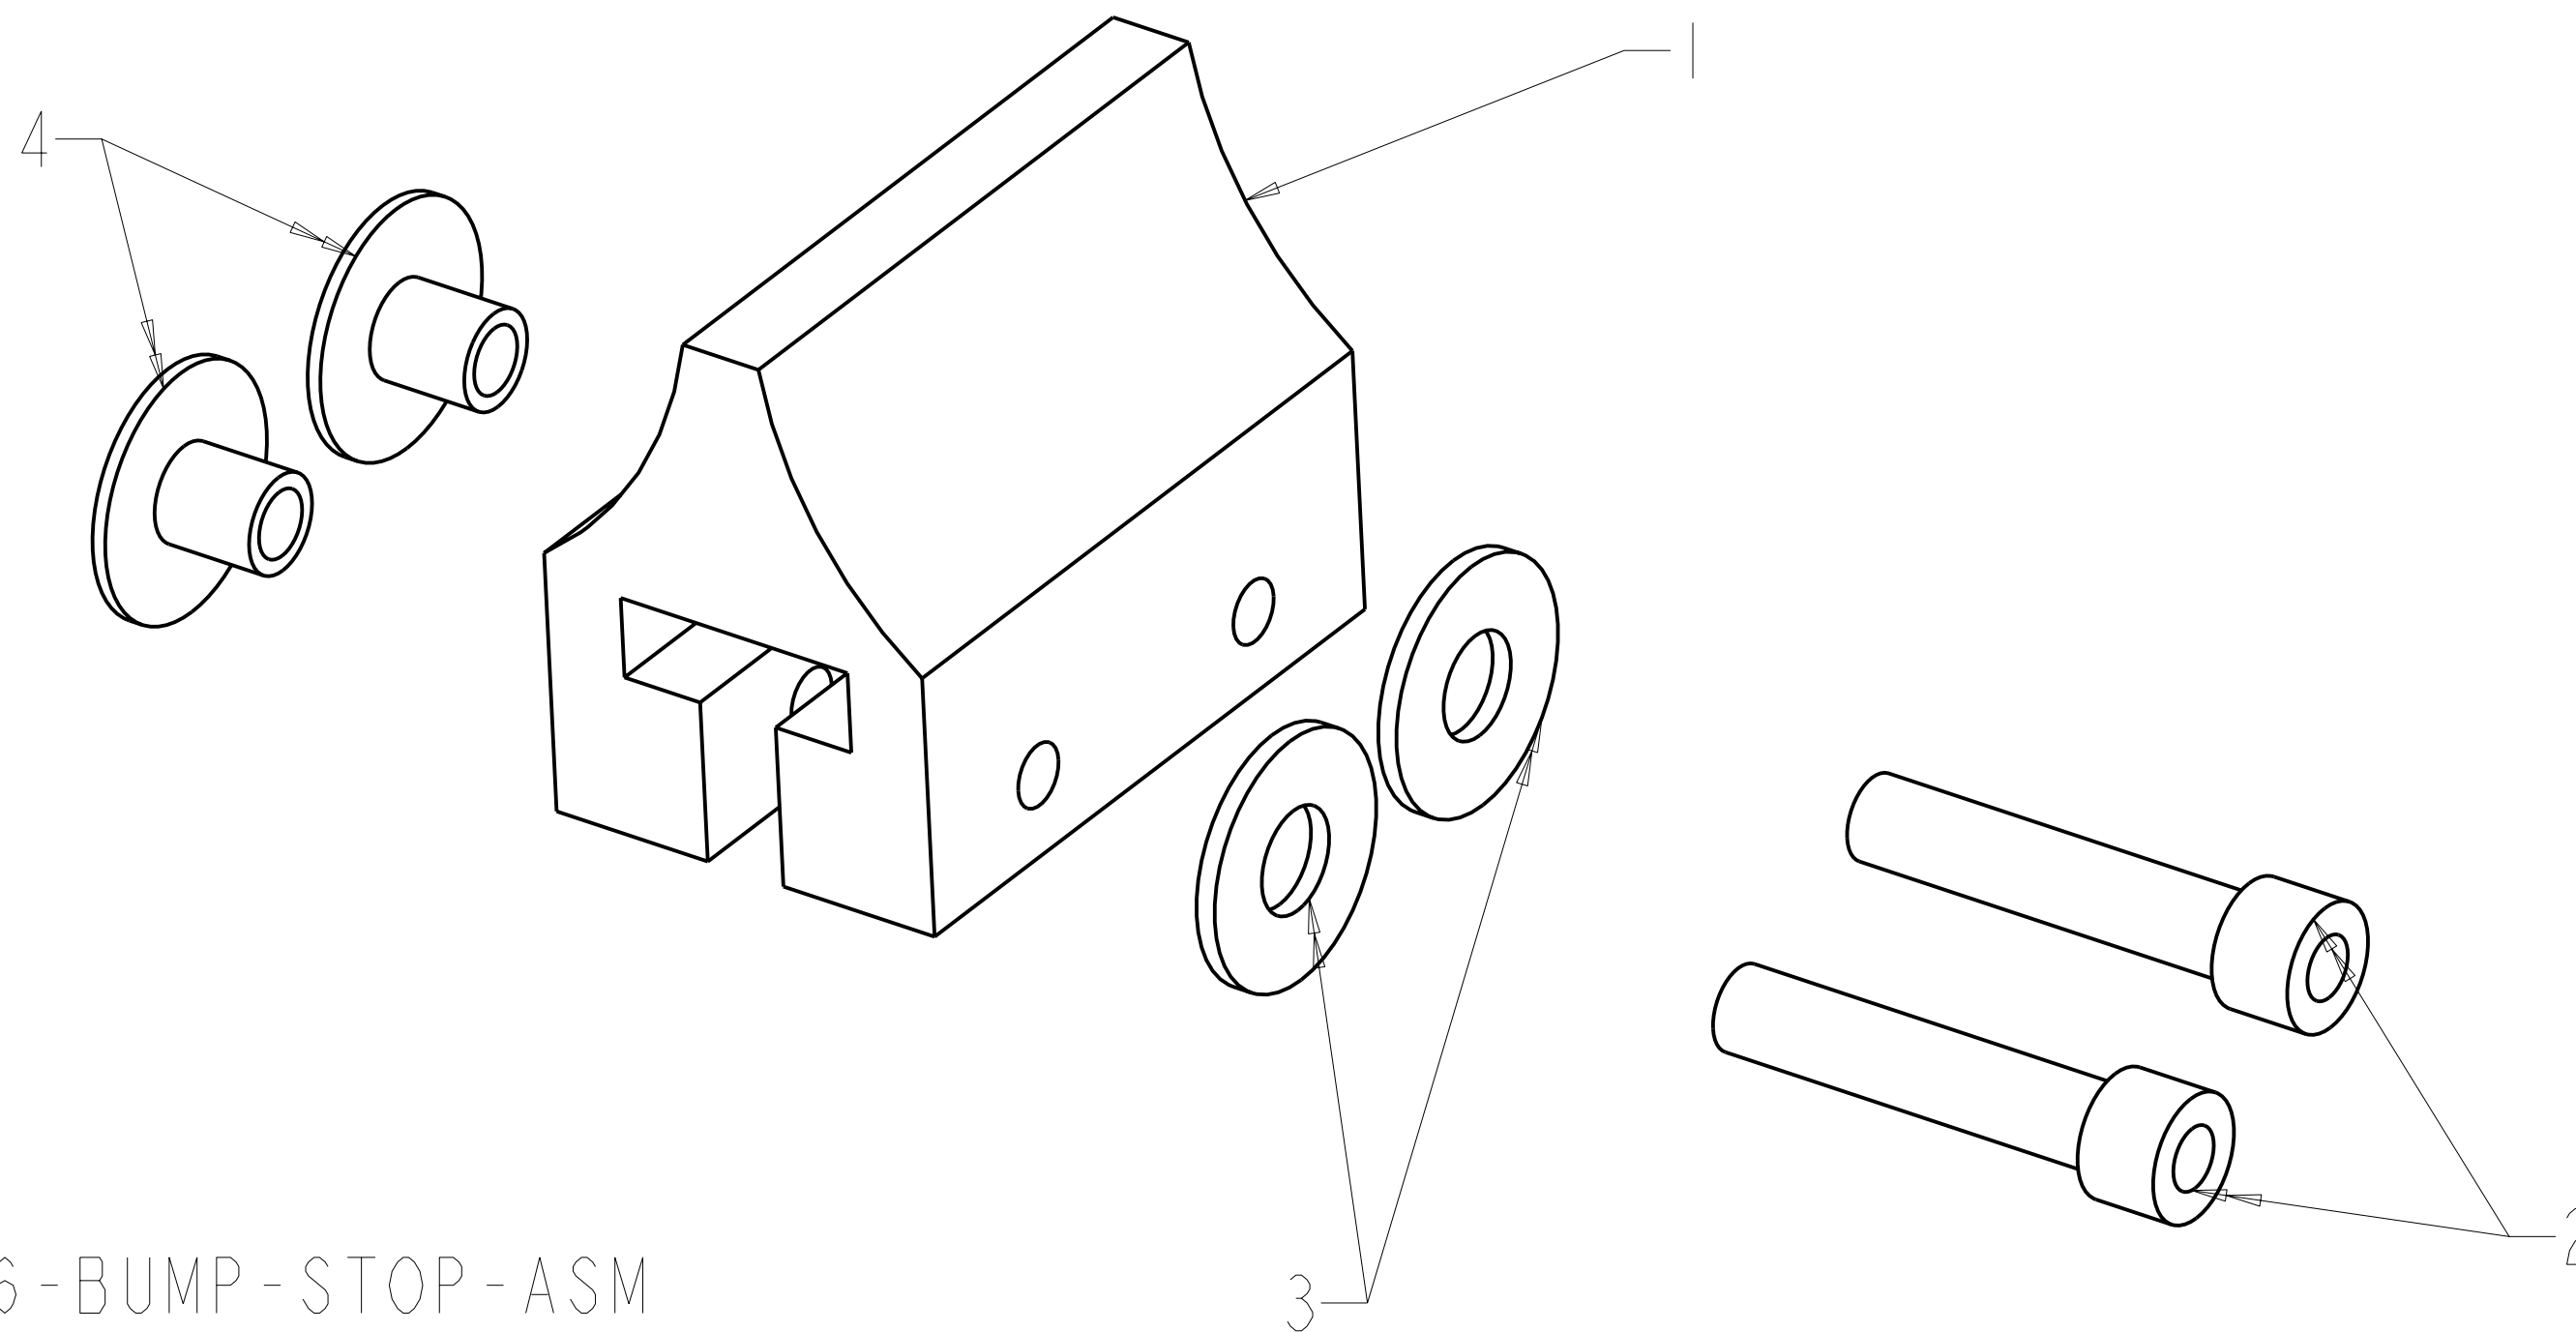

2008 BUMP STOP ASSEMBLY

A6-BUMP-STOP-ASM

1	A6-TU6050
2	9-1_4X1_25-SHCS
3	9-1_4-FW
4	9-1_4-20-TNUT