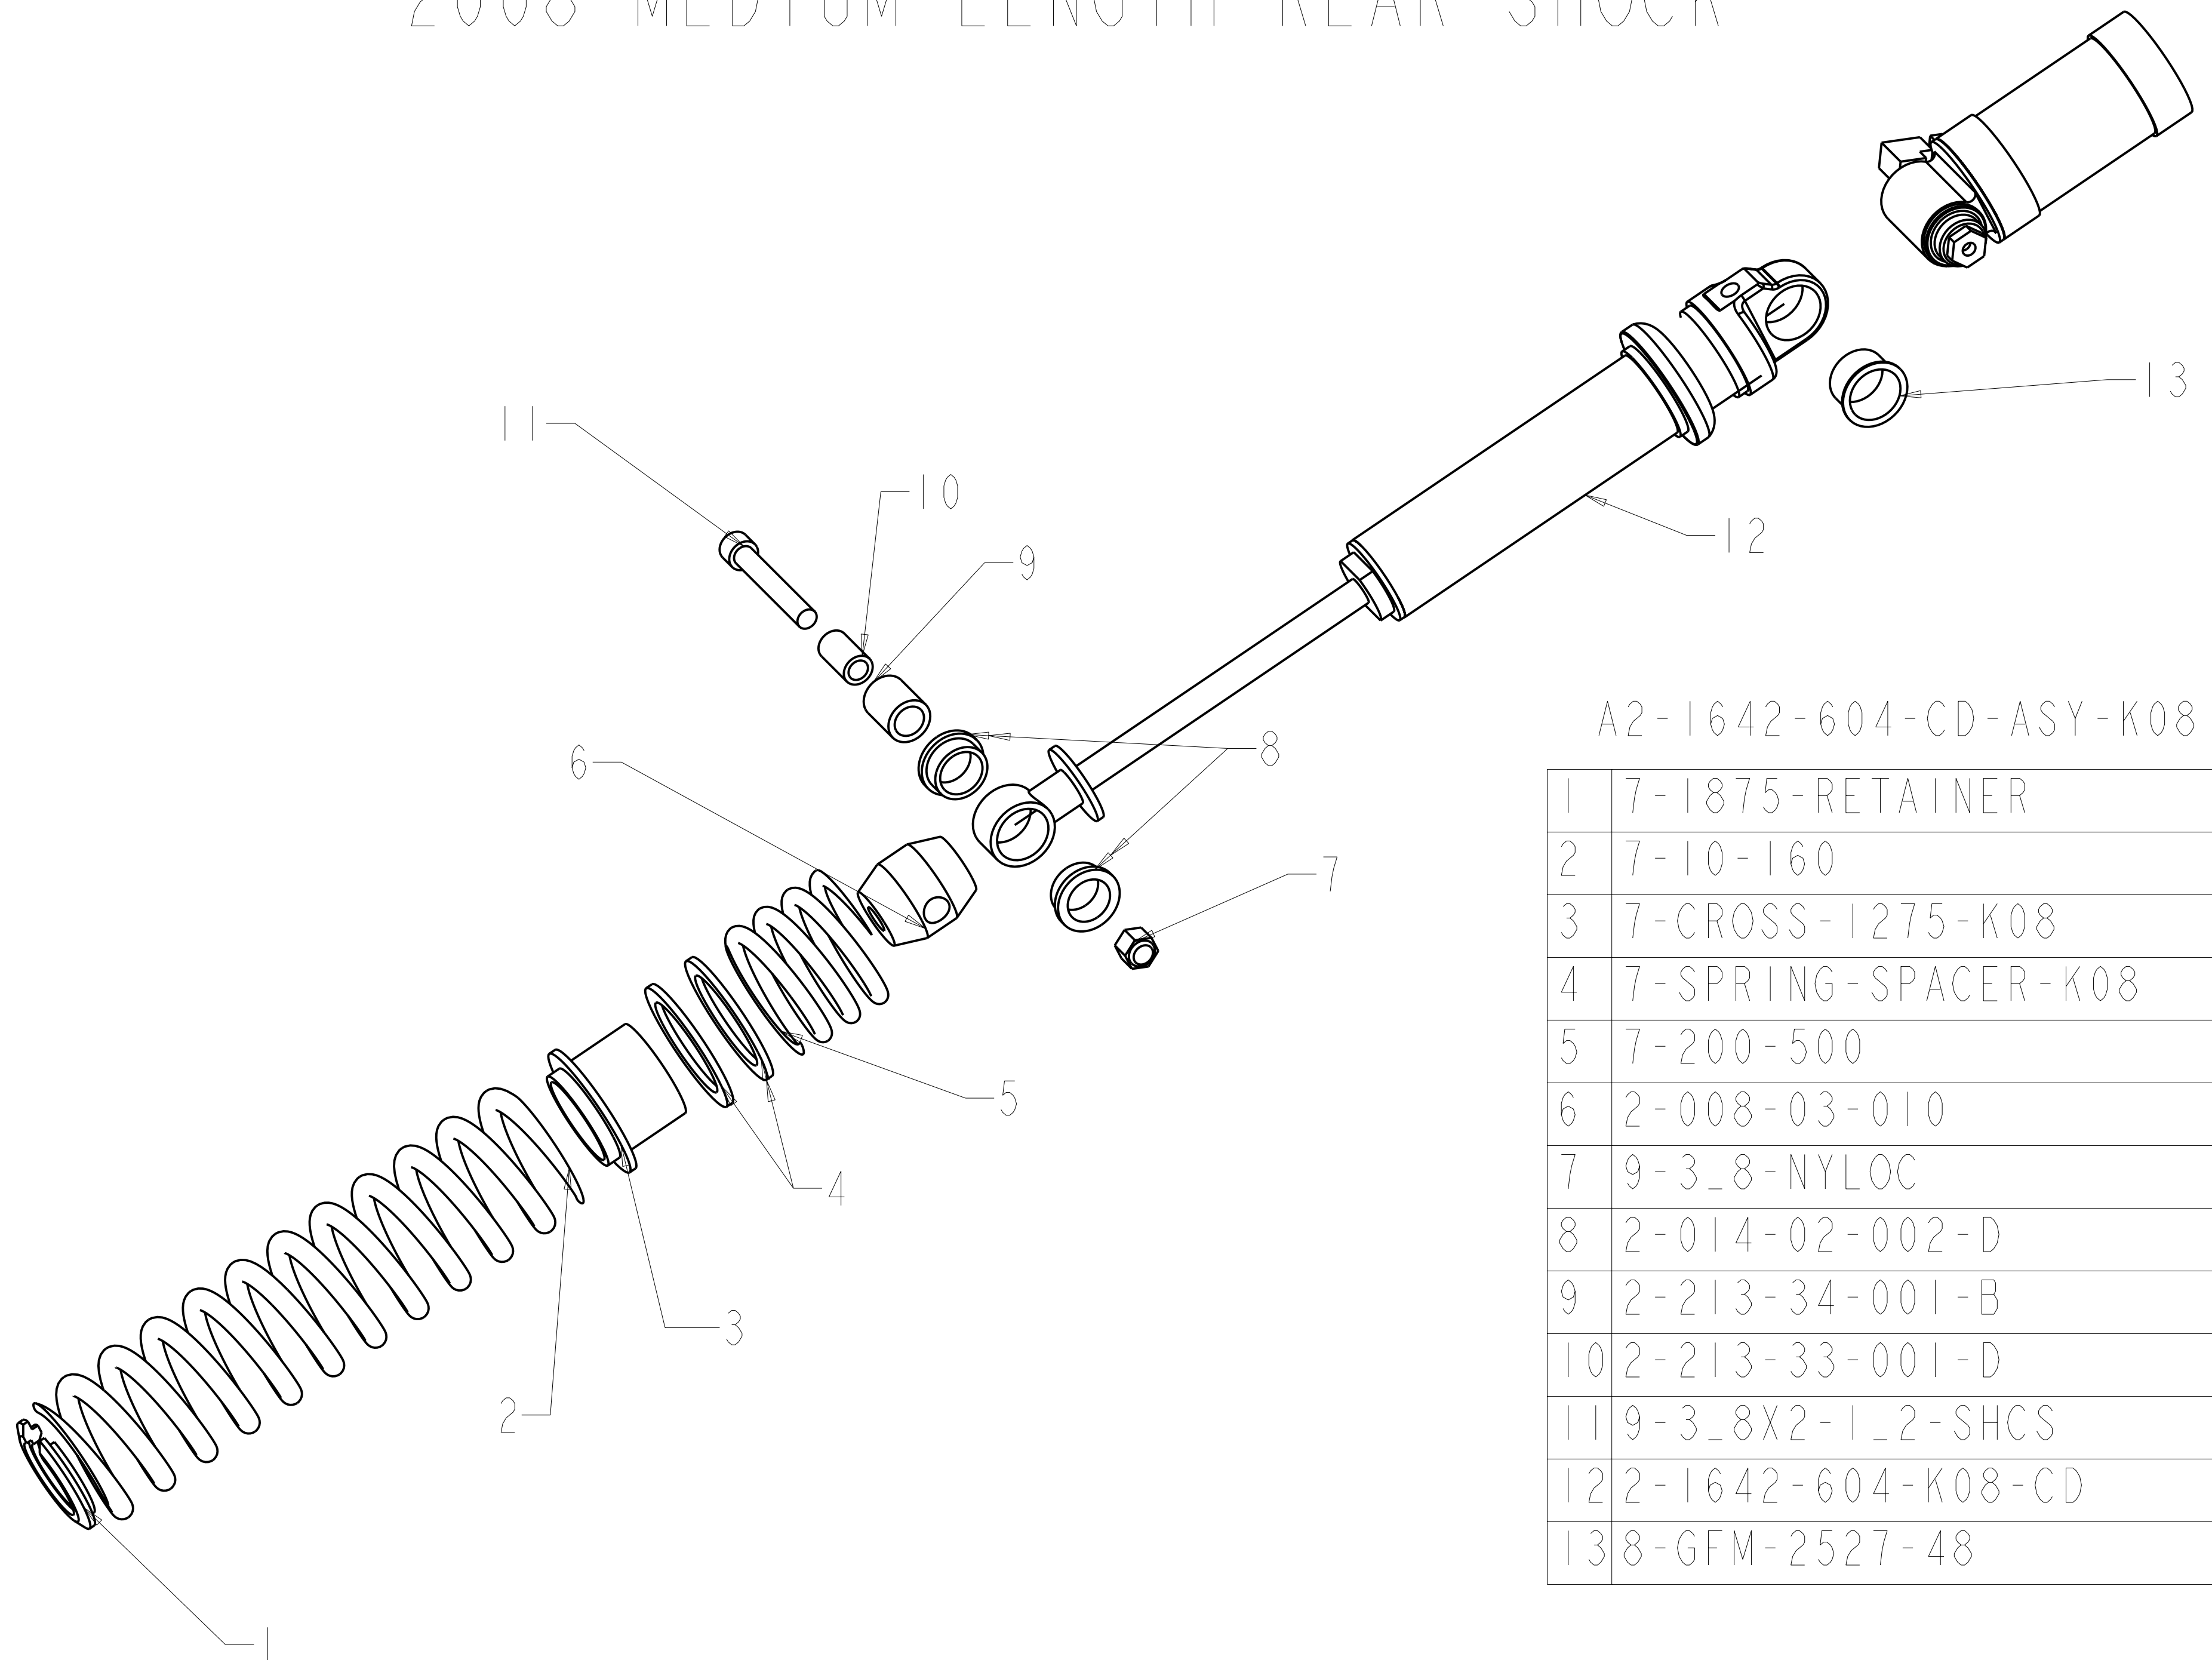

2008 EZ RYDE SUSPENSION - A153-165CLR-AL-K08

1	REAR CROSS SHAFT ASM
2	REAR SHOCK ASM
3	FRONT SHOCK ASM
4	SWING ARM ASM
5	FRONT CROSS SHAFT ASM
6	HYFAX ASM
7	REAR AXLE ASM
8	SKID RAIL BUMP STOP ASM
9	RAIL TIP ASM
10	SUPPORT SHAFT ASM
11	IDLER WHEEL SHAFT ASM
12	FRONT SHOCK SHAFT ASM
13	ADJUSTER ASM
14	SLIDER SHAFT ASM
15	SKID RAIL
16	RESERVOIR BRACKET ASM

2008 MEDIUM LENGTH REAR SHOCK

A2-1642-604-CD-ASY-K08

1	7-1875-RETAINER
2	7-10-160
3	7-CROSS-1275-K08
4	7-SPRING-SPACER-K08
5	7-200-500
6	2-008-03-010
7	9-3_8-NYLOC
8	2-014-02-002-D
9	2-213-34-001-B
10	2-213-33-001-D
11	9-3_8X2-1_2-SHCS
12	2-1642-604-K08-CD
13	8-GFM-2527-48

2008 FRONT TRACK SHOCK

A2-1347-424-K08-IFP

1	7-1875-RETAINER
2	7-10-160
3	9-3_8X75
4	9-3_8-LW
5	2-213-34-001-B
6	4-100X3_8-16
7	2-014-02-002-D
8	2-1347-424-K08-IFP
9	8-MF1-1013-08

2008 MEDIUM SWING ARM ASSEMBLY