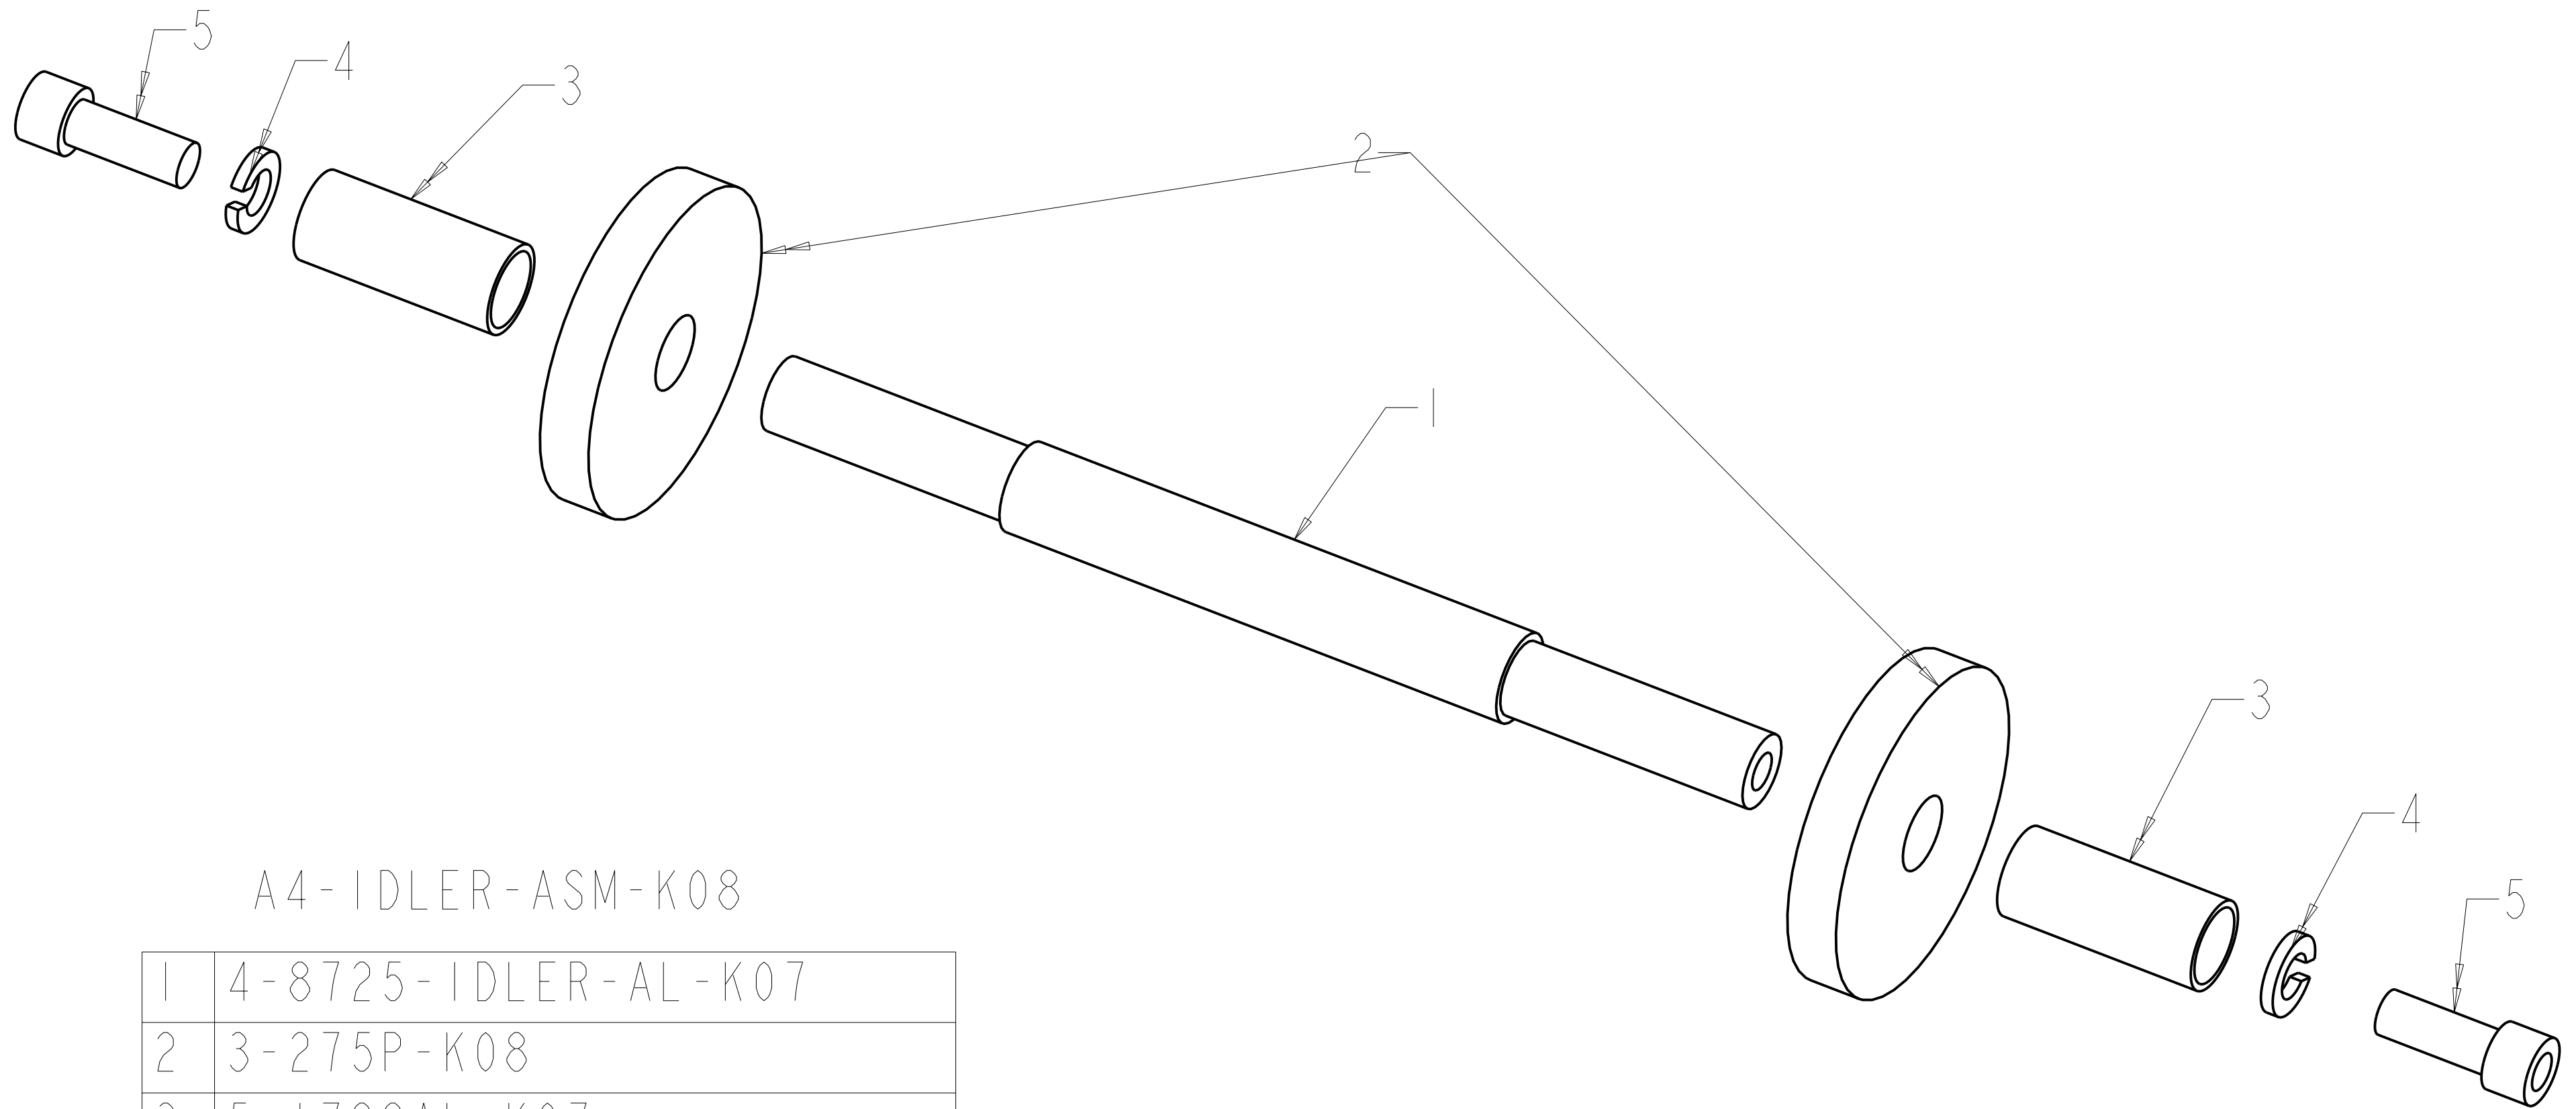

2008 IDLER WHEEL ASSEMBLY

A4-IDLER-ASM-K08

1	4-8725-IDLER-AL-K07
2	3-275P-K08
3	5-1722AL-K07
4	9-3_8-LW
5	9-3_8XI-SHCS