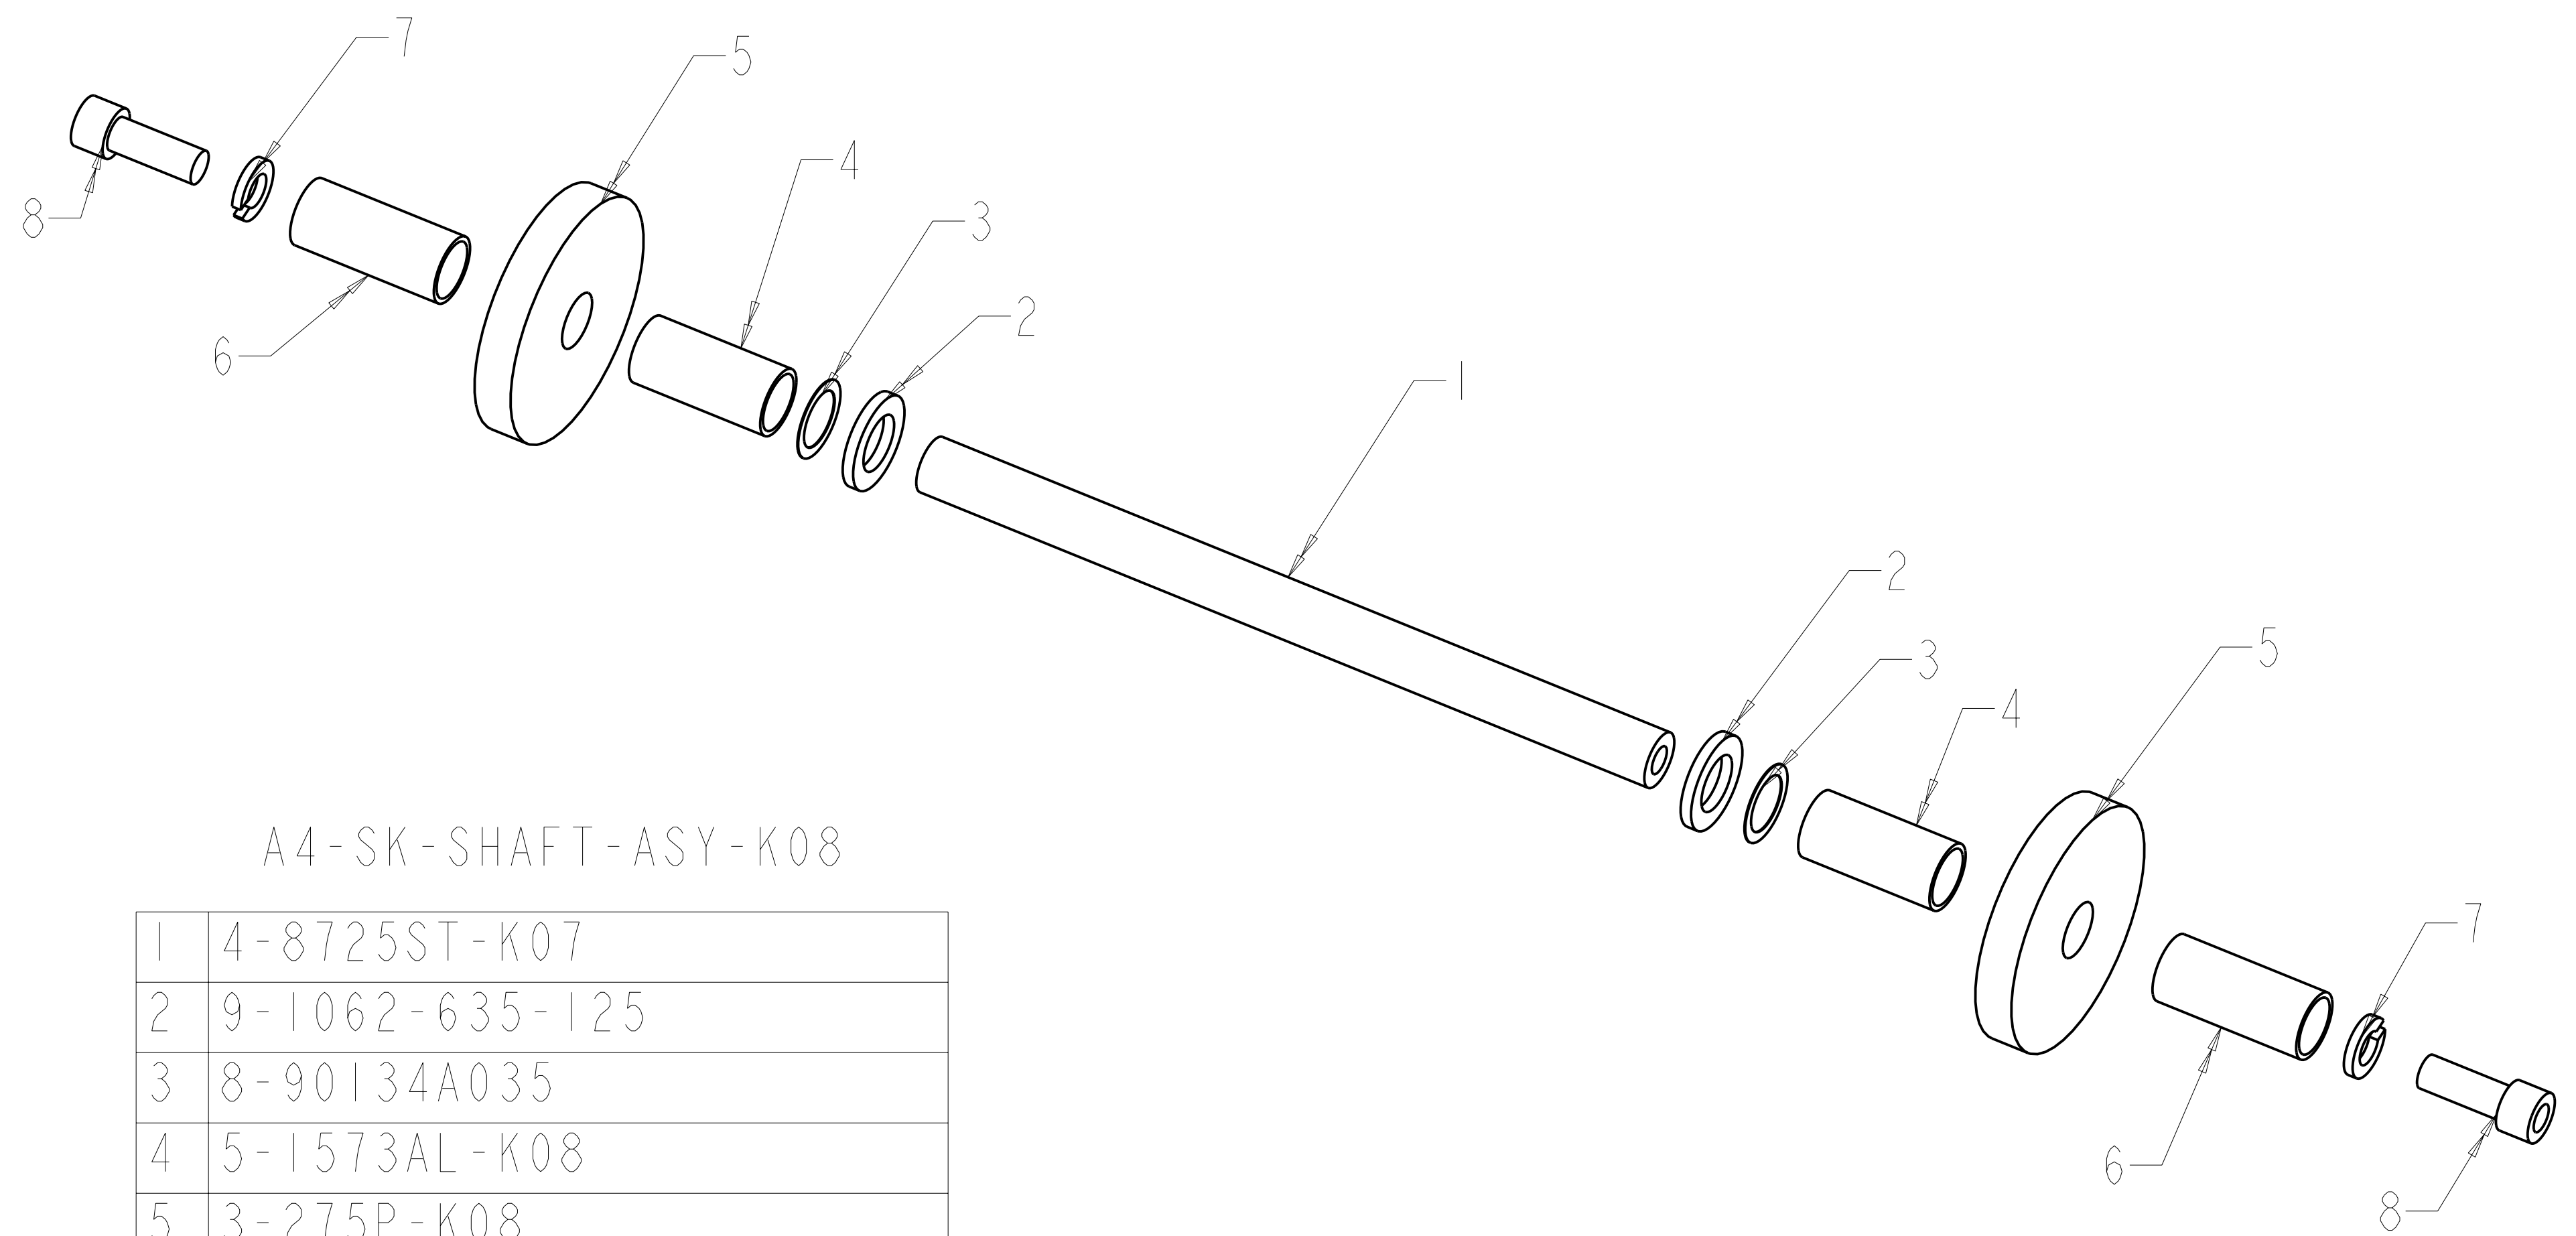

2008 FRONT TRACK SHOCK SHAFT

A4-SK-SHAFT-ASY-K08

1	4-8725ST-K07
2	9-1062-635-125
3	8-90134A035
4	5-1573AL-K08
5	3-275P-K08
6	5-1722AL-K07
7	9-3_8-LW
8	9-3_8XI-SHCS