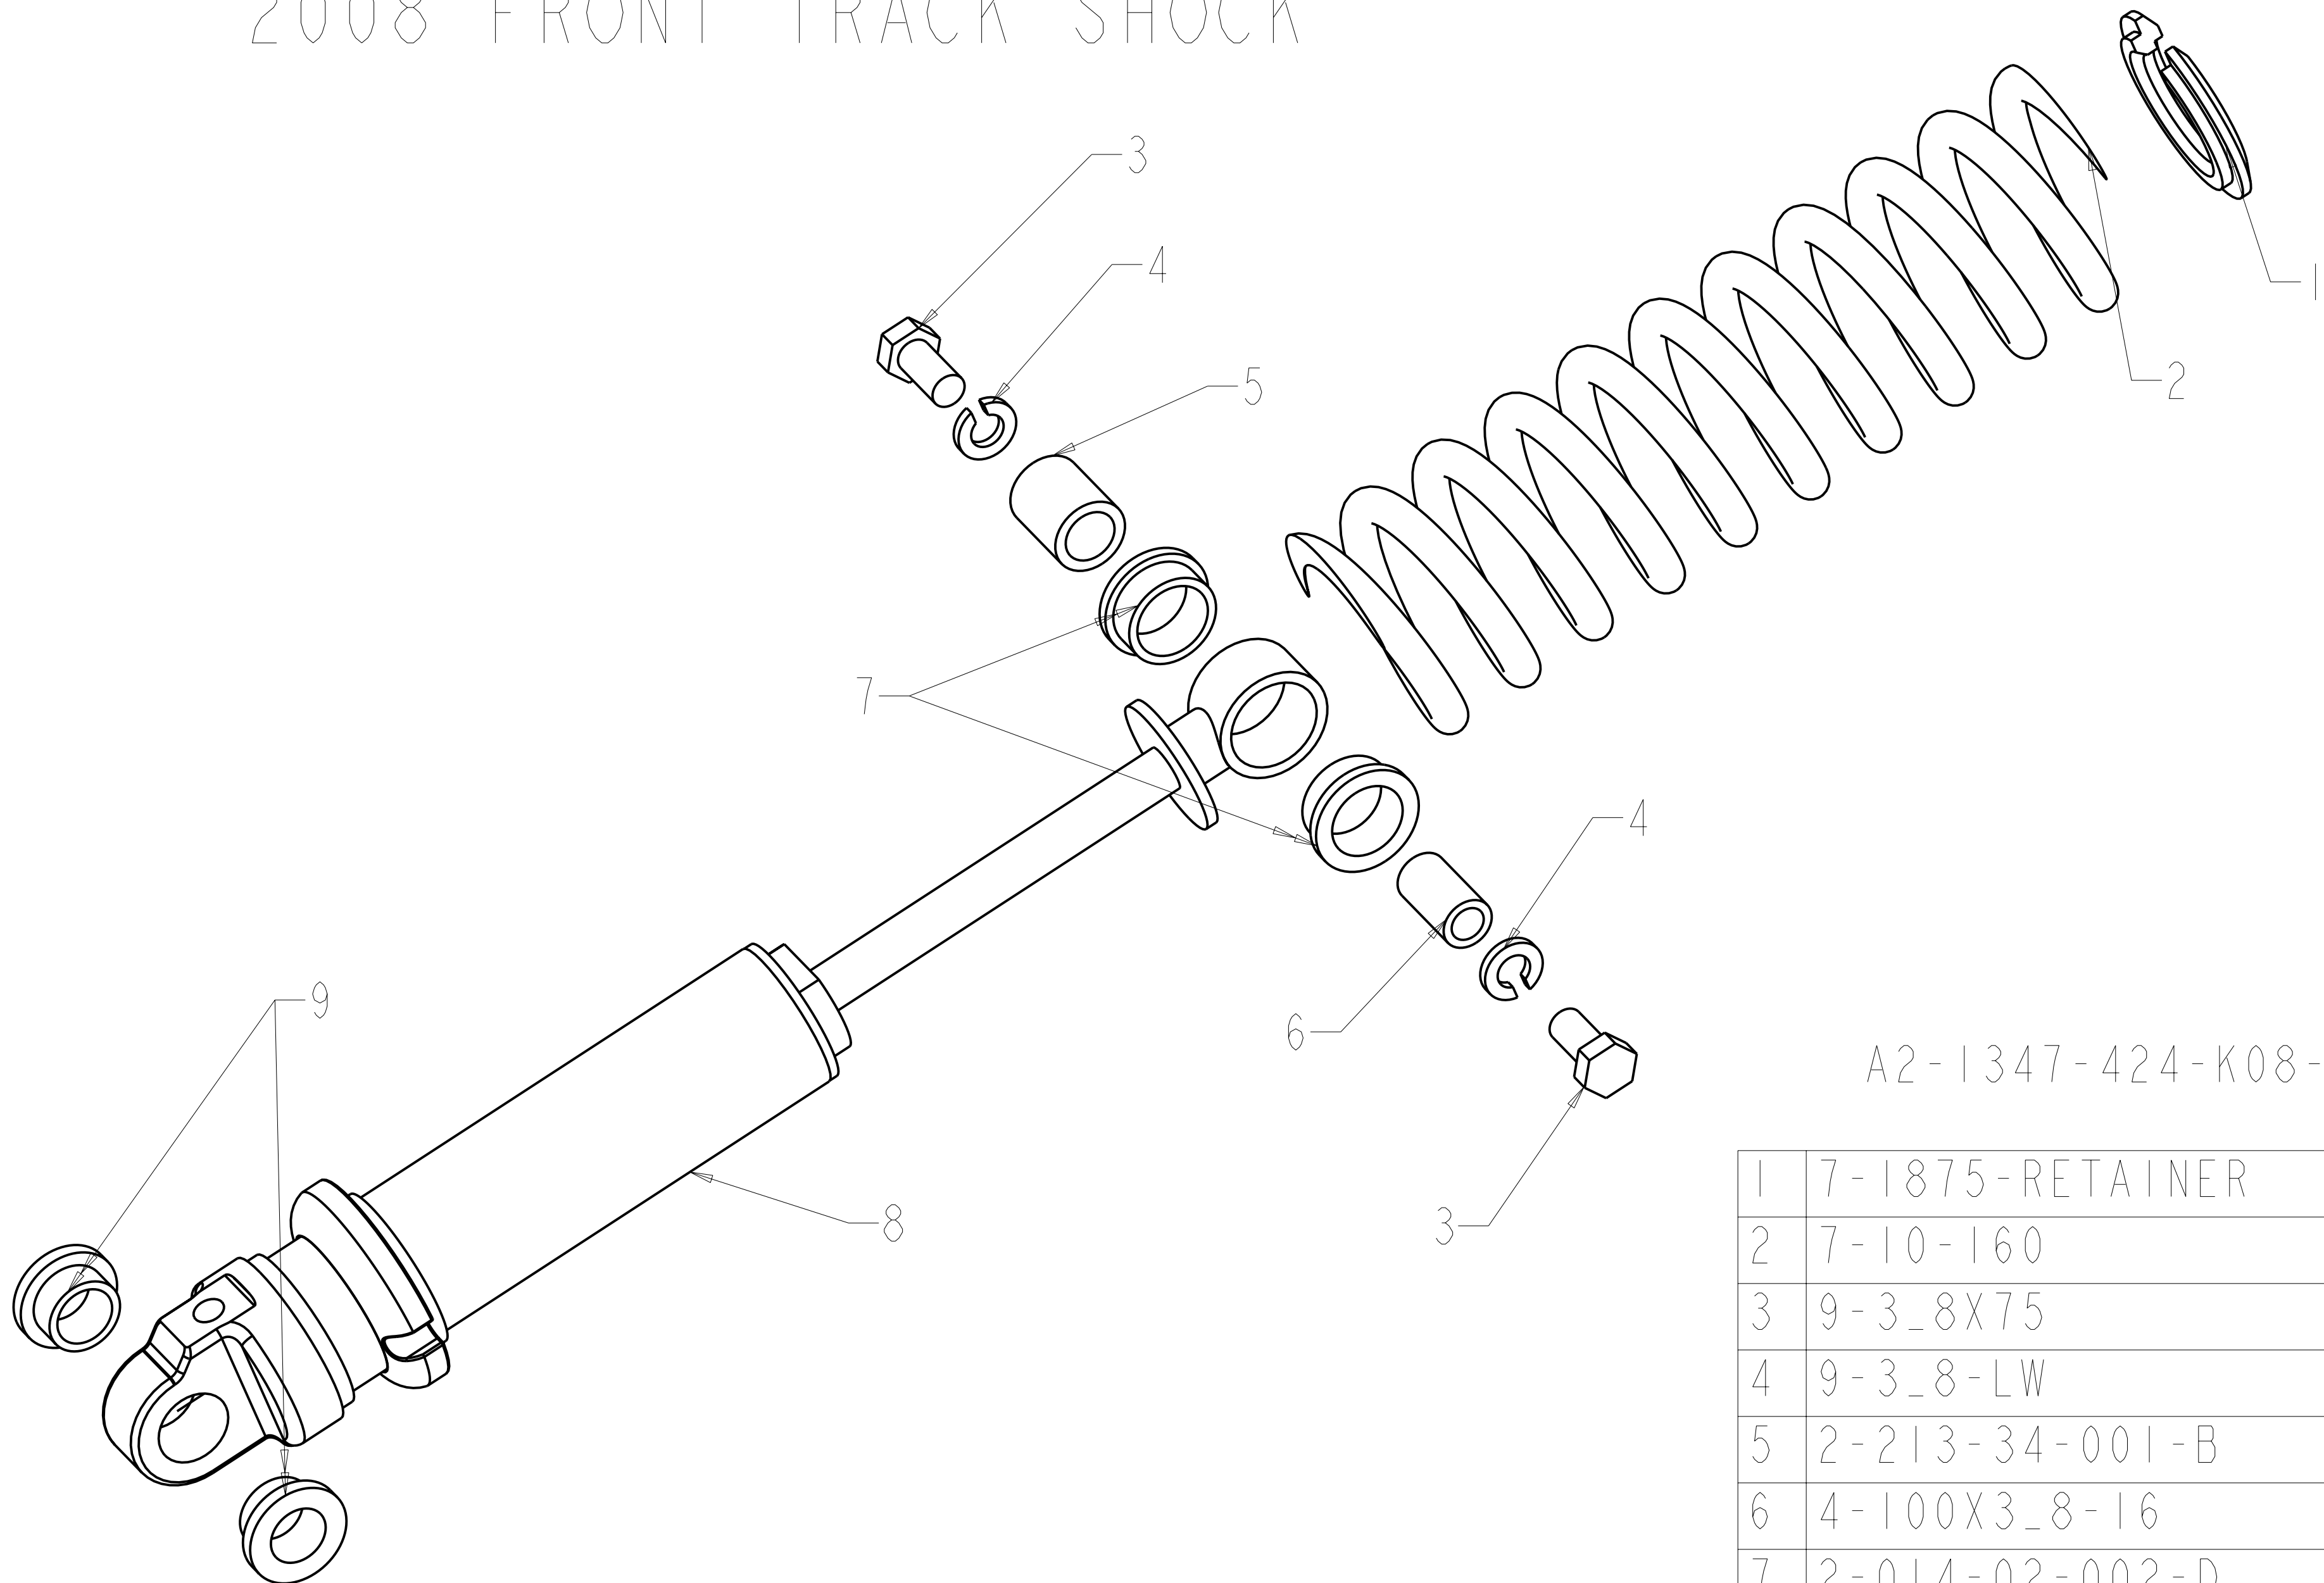

2008 EZ RYDE SUSPENSION - A153-165CLR-AL-K08

1	REAR CROSS SHAFT ASM
2	REAR SHOCK ASM
3	FRONT SHOCK ASM
4	SWING ARM ASM
5	FRONT CROSS SHAFT ASM
6	HYFAX ASM
7	REAR AXLE ASM
8	SKID RAIL BUMP STOP ASM
9	RAIL TIP ASM
10	SUPPORT SHAFT ASM
11	IDLER WHEEL SHAFT ASM
12	FRONT SHOCK SHAFT ASM
13	ADJUSTER ASM
14	SLIDER SHAFT ASM
15	SKID RAIL
16	RESERVOIR BRACKET ASM

2008 MEDIUM LENGTH REAR SHOCK

A2-1642-604-CD-ASY-K08

1	7-1875-RETAINER
2	7-10-160
3	7-CROSS-1275-K08
4	7-SPRING-SPACER-K08
5	7-200-500
6	2-008-03-010
7	9-3_8-NYLOC
8	2-014-02-002-D
9	2-213-34-001-B
10	2-213-33-001-D
11	9-3_8X2-1_2-SHCS
12	2-1642-604-K08-CD
13	8-GFM-2527-48

2008 FRONT TRACK SHOCK

A2-1347-424-K08-IFP

1	7-1875-RETAINER
2	7-10-160
3	9-3_8X75
4	9-3_8-LW
5	2-213-34-001-B
6	4-100X3_8-16
7	2-014-02-002-D
8	2-1347-424-K08-IFP
9	8-MF1-1013-08

2008 MEDIUM SWING ARM ASSEMBLY